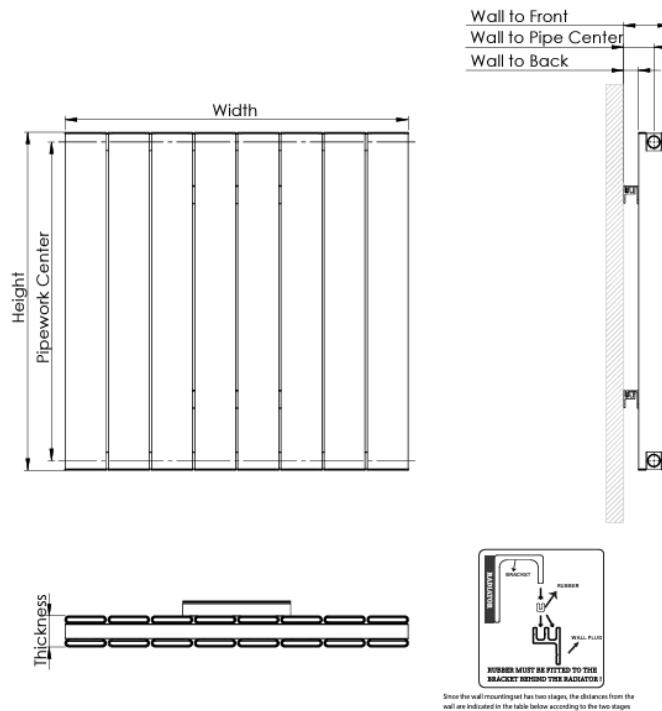

Aluminium Radiators

Victoria Double 575x810mm GREY ALRAD-11-611-GY

- Hard-wearing and efficient
- High quality Aluminum construction
- 5 Year Guarantee
- Contemporary design
- Optimal heat output

Technical drawing

Product Name	Tube	Height (mm)	Width (mm)	Pipework Center (mm)	Thickness (mm)	Wall to Back (mm)	Wall to Pipe Center (mm)	Wall to Front (mm)
Victoria	6	578	440	545	39	24,50/33,50	39,50/48,50	65,40/74,40
Victoria	8	578	588	545	39	24,50/33,50	39,50/48,50	65,40/74,40
Victoria	11	578	810	545	39	24,50/33,50	39,50/48,50	65,40/74,40
Victoria	14	578	1032	545	39	24,50/33,50	39,50/48,50	65,40/74,40
Victoria	16	578	1180	545	39	24,50/33,50	39,50/48,50	65,40/74,40
Victoria	19	578	1402	545	39	24,50/33,50	39,50/48,50	65,40/74,40
Victoria	2	1778	144	1745	39	24,50/33,50	39,50/48,50	65,40/74,40
Victoria	3	1778	218	1745	39	24,50/33,50	39,50/48,50	65,40/74,40
Victoria	4	1778	292	1745	39	24,50/33,50	39,50/48,50	65,40/74,40
Victoria	5	1778	366	1745	39	24,50/33,50	39,50/48,50	65,40/74,40
Victoria	6	1778	440	1745	39	24,50/33,50	39,50/48,50	65,40/74,40
Victoria	7	1778	514	1745	39	24,50/33,50	39,50/48,50	65,40/74,40
Victoria	8	1778	588	1745	39	24,50/33,50	39,50/48,50	65,40/74,40