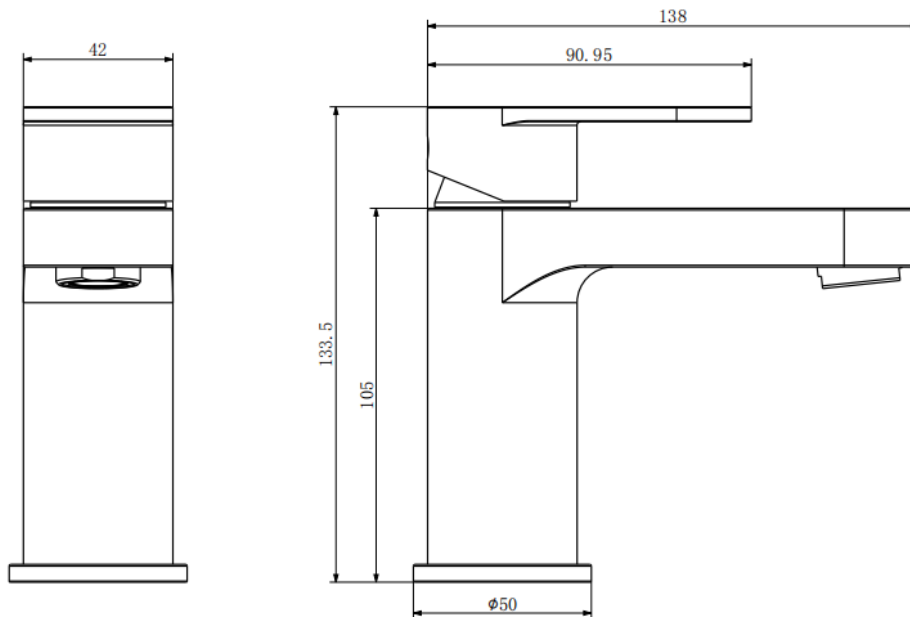

## TAP040LOJ-Logik Mono Basin Mixer

**BAR CODE:** 5055681449742

**COLOUR:** CHROME

**WEIGHT:**

**NET** 0.9 kg (tap only)

**GROSS** 1.42 kg

**STANDARDS:** BS EN 200

**NOTES:**

**SUITABLE FOR PRESSURES BETWEEN 0.5-10 BAR**

**Flow Rate:**

0.2 bar	0.5 bar	1 bar	2 bar	3 bar
4.5 L	5.8 L	8.5L	12 L	14.5L

**BOX SIZE 220X146X90**