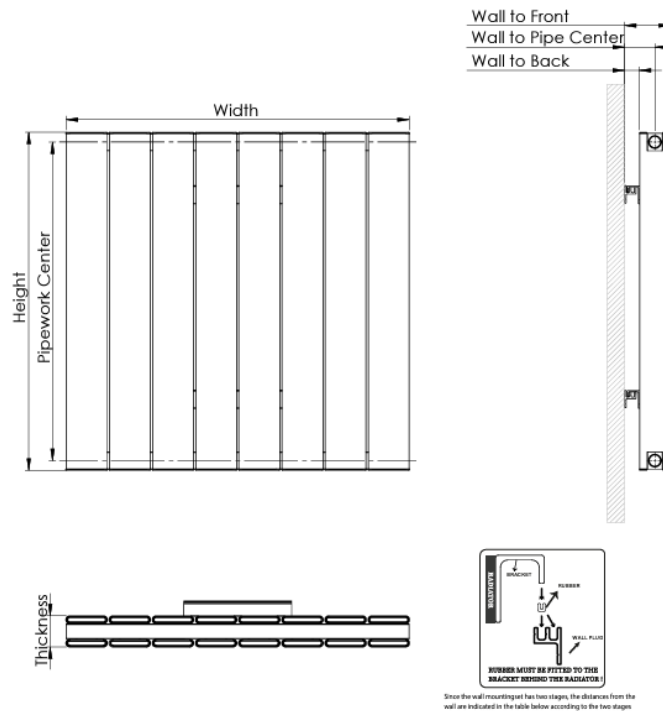

Aluminium Radiators

Victoria Double 1775x292mm GREY ALRAD-11-1804-GY

- Hard-wearing and efficient
- High quality Aluminum construction
- 5 Year Guarantee
- Contemporary design
- Optimal heat output

Technical drawing

Product Name	Tube	Height (mm)	Width (mm)	Pipework Center (mm)	Thickness (mm)	Wall to Back (mm)	Wall to Pipe Center (mm)	Wall to Front (mm)
Victoria	6	578	440	545	39	24,50/33,50	39,50/48,50	65,40/74,40
Victoria	8	578	588	545	39	24,50/33,50	39,50/48,50	65,40/74,40
Victoria	11	578	810	545	39	24,50/33,50	39,50/48,50	65,40/74,40
Victoria	14	578	1032	545	39	24,50/33,50	39,50/48,50	65,40/74,40
Victoria	16	578	1180	545	39	24,50/33,50	39,50/48,50	65,40/74,40
Victoria	19	578	1402	545	39	24,50/33,50	39,50/48,50	65,40/74,40
Victoria	2	1778	144	1745	39	24,50/33,50	39,50/48,50	65,40/74,40
Victoria	3	1778	218	1745	39	24,50/33,50	39,50/48,50	65,40/74,40
Victoria	4	1778	292	1745	39	24,50/33,50	39,50/48,50	65,40/74,40
Victoria	5	1778	366	1745	39	24,50/33,50	39,50/48,50	65,40/74,40
Victoria	6	1778	440	1745	39	24,50/33,50	39,50/48,50	65,40/74,40
Victoria	7	1778	514	1745	39	24,50/33,50	39,50/48,50	65,40/74,40
Victoria	8	1778	588	1745	39	24,50/33,50	39,50/48,50	65,40/74,40