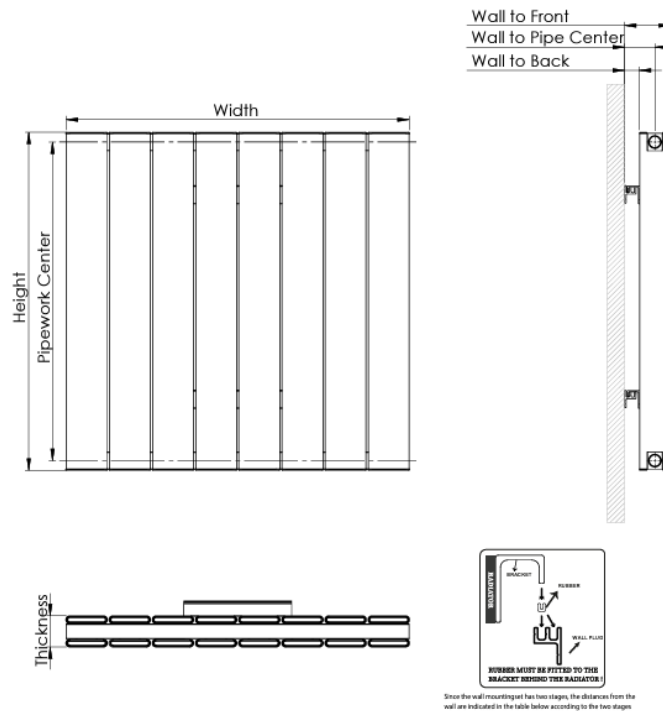

Aluminium Radiators

Victoria Double 1775x366mm GREY ALRAD-11-1805-GY

- Hard-wearing and efficient
- High quality Aluminum construction
- 5 Year Guarantee
- Contemporary design
- Optimal heat output

Technical drawing

Product Name	Tube	Height (mm)	Width (mm)	Pipework Center (mm)	Thickness (mm)	Wall to Back (mm)	Wall to Pipe Center (mm)	Wall to Front (mm)
Victoria	6	578	440	545	39	24,50/33,50	39,50/48,50	65,40/74,40
Victoria	8	578	588	545	39	24,50/33,50	39,50/48,50	65,40/74,40
Victoria	11	578	810	545	39	24,50/33,50	39,50/48,50	65,40/74,40
Victoria	14	578	1032	545	39	24,50/33,50	39,50/48,50	65,40/74,40
Victoria	16	578	1180	545	39	24,50/33,50	39,50/48,50	65,40/74,40
Victoria	19	578	1402	545	39	24,50/33,50	39,50/48,50	65,40/74,40
Victoria	2	1778	144	1745	39	24,50/33,50	39,50/48,50	65,40/74,40
Victoria	3	1778	218	1745	39	24,50/33,50	39,50/48,50	65,40/74,40
Victoria	4	1778	292	1745	39	24,50/33,50	39,50/48,50	65,40/74,40
Victoria	5	1778	366	1745	39	24,50/33,50	39,50/48,50	65,40/74,40
Victoria	6	1778	440	1745	39	24,50/33,50	39,50/48,50	65,40/74,40
Victoria	7	1778	514	1745	39	24,50/33,50	39,50/48,50	65,40/74,40
Victoria	8	1778	588	1745	39	24,50/33,50	39,50/48,50	65,40/74,40