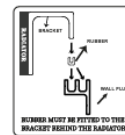

Product Name	Tube	Height (mm)	Width (mm)	Pipework Center (mm)	Thickness (mm)	Wall to Back (mm)	Wall to Pipe Center (mm)	Wall to Front (mm)
Victoria	6	578	440	545	39	24,50/33,50	39,50/48,50	65,40/74,40
Victoria	8	578	588	545	39	24,50/33,50	39,50/48,50	65,40/74,40
Victoria	11	578	810	545	39	24,50/33,50	39,50/48,50	65,40/74,40
Victoria	14	578	1032	545	39	24,50/33,50	39,50/48,50	65,40/74,40
Victoria	16	578	1180	545	39	24,50/33,50	39,50/48,50	65,40/74,40
Victoria	19	578	1402	545	39	24,50/33,50	39,50/48,50	65,40/74,40
Victoria	2	1778	144	1745	39	24,50/33,50	39,50/48,50	65,40/74,40
Victoria	3	1778	218	1745	39	24,50/33,50	39,50/48,50	65,40/74,40
Victoria	4	1778	292	1745	39	24,50/33,50	39,50/48,50	65,40/74,40
Victoria	5	1778	366	1745	39	24,50/33,50	39,50/48,50	65,40/74,40
Victoria	6	1778	440	1745	39	24,50/33,50	39,50/48,50	65,40/74,40
Victoria	7	1778	514	1745	39	24,50/33,50	39,50/48,50	65,40/74,40
Victoria	8	1778	588	1745	39	24,50/33,50	39,50/48,50	65,40/74,40