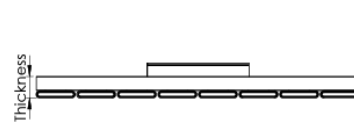

Product Name	Tube	Height (mm)	Width (mm)	Pipework Center (mm)	Thickness (mm)	Wall to Back (mm)	Wall to Pipe Center (mm)	Wall to Front (mm)
Victoria	6	578	440	545	39	24,50/33,50	39,50/48,50	65,40/74,40
Victoria	8	578	588	545	39	24,50/33,50	39,50/48,50	65,40/74,40
Victoria	11	578	810	545	39	24,50/33,50	39,50/48,50	65,40/74,40
Victoria	14	578	1032	545	39	24,50/33,50	39,50/48,50	65,40/74,40
Victoria	16	578	1180	545	39	24,50/33,50	39,50/48,50	65,40/74,40
Victoria	19	578	1402	545	39	24,50/33,50	39,50/48,50	65,40/74,40
Victoria	2	1778	144	1745	39	24,50/33,50	39,50/48,50	65,40/74,40
Victoria	3	1778	218	1745	39	24,50/33,50	39,50/48,50	65,40/74,40
Victoria	4	1778	292	1745	39	24,50/33,50	39,50/48,50	65,40/74,40
Victoria	5	1778	366	1745	39	24,50/33,50	39,50/48,50	65,40/74,40
Victoria	6	1778	440	1745	39	24,50/33,50	39,50/48,50	65,40/74,40
Victoria	7	1778	514	1745	39	24,50/33,50	39,50/48,50	65,40/74,40
Victoria	8	1778	588	1745	39	24,50/33,50	39,50/48,50	65,40/74,40