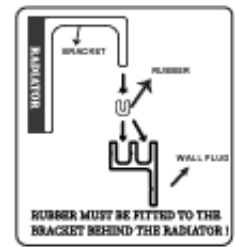

Product Name	Tube	Height (mm)	Width (mm)	Pipework Center (mm)	Thickness (mm)	Wall to Back (mm)	Wall to Pipe Center (mm)	Wall to Front (mm)
Victoria	6	578	440	545	39	24,50/33,50	39,50/48,50	65,40/74,40
Victoria	8	578	588	545	39	24,50/33,50	39,50/48,50	65,40/74,40
Victoria	11	578	810	545	39	24,50/33,50	39,50/48,50	65,40/74,40
Victoria	14	578	1032	545	39	24,50/33,50	39,50/48,50	65,40/74,40
Victoria	16	578	1180	545	39	24,50/33,50	39,50/48,50	65,40/74,40
Victoria	19	578	1402	545	39	24,50/33,50	39,50/48,50	65,40/74,40
Victoria	2	1778	144	1745	39	24,50/33,50	39,50/48,50	65,40/74,40
Victoria	3	1778	218	1745	39	24,50/33,50	39,50/48,50	65,40/74,40
Victoria	4	1778	292	1745	39	24,50/33,50	39,50/48,50	65,40/74,40
Victoria	5	1778	366	1745	39	24,50/33,50	39,50/48,50	65,40/74,40
Victoria	6	1778	440	1745	39	24,50/33,50	39,50/48,50	65,40/74,40
Victoria	7	1778	514	1745	39	24,50/33,50	39,50/48,50	65,40/74,40
Victoria	8	1778	588	1745	39	24,50/33,50	39,50/48,50	65,40/74,40