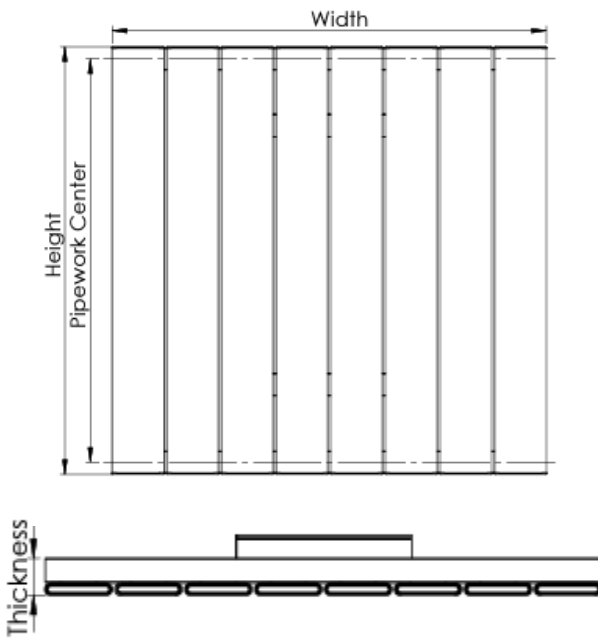

Product Name	Tube	Height (mm)	Width (mm)	Pipework Center (mm)	Thickness (mm)	Wall to Back (mm)	Wall to Pipe Center (mm)	Wall to Front (mm)
Victoria	6	578	440	545	39	24,50/33,50	39,50/48,50	65,40/74,40
Victoria	8	578	588	545	39	24,50/33,50	39,50/48,50	65,40/74,40
Victoria	11	578	810	545	39	24,50/33,50	39,50/48,50	65,40/74,40
Victoria	14	578	1032	545	39	24,50/33,50	39,50/48,50	65,40/74,40
Victoria	16	578	1180	545	39	24,50/33,50	39,50/48,50	65,40/74,40
Victoria	19	578	1402	545	39	24,50/33,50	39,50/48,50	65,40/74,40
Victoria	2	1778	144	1745	39	24,50/33,50	39,50/48,50	65,40/74,40
Victoria	3	1778	218	1745	39	24,50/33,50	39,50/48,50	65,40/74,40
Victoria	4	1778	292	1745	39	24,50/33,50	39,50/48,50	65,40/74,40
Victoria	5	1778	366	1745	39	24,50/33,50	39,50/48,50	65,40/74,40
Victoria	6	1778	440	1745	39	24,50/33,50	39,50/48,50	65,40/74,40
Victoria	7	1778	514	1745	39	24,50/33,50	39,50/48,50	65,40/74,40
Victoria	8	1778	588	1745	39	24,50/33,50	39,50/48,50	65,40/74,40