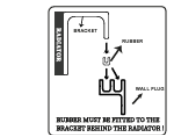

Product Name	Tube	Height (mm)	Width (mm)	Pipework Center (mm)	Thickness (mm)	Wall to Back (mm)	Wall to Pipe Center (mm)	Wall to Front (mm)
Victoria	6	578	440	545	39	24,50/33,50	39,50/48,50	65,40/74,40
Victoria	8	578	588	545	39	24,50/33,50	39,50/48,50	65,40/74,40
Victoria	11	578	810	545	39	24,50/33,50	39,50/48,50	65,40/74,40
Victoria	14	578	1032	545	39	24,50/33,50	39,50/48,50	65,40/74,40
Victoria	16	578	1180	545	39	24,50/33,50	39,50/48,50	65,40/74,40
Victoria	19	578	1402	545	39	24,50/33,50	39,50/48,50	65,40/74,40
Victoria	2	1778	144	1745	39	24,50/33,50	39,50/48,50	65,40/74,40
Victoria	3	1778	218	1745	39	24,50/33,50	39,50/48,50	65,40/74,40
Victoria	4	1778	292	1745	39	24,50/33,50	39,50/48,50	65,40/74,40
Victoria	5	1778	366	1745	39	24,50/33,50	39,50/48,50	65,40/74,40
Victoria	6	1778	440	1745	39	24,50/33,50	39,50/48,50	65,40/74,40
Victoria	7	1778	514	1745	39	24,50/33,50	39,50/48,50	65,40/74,40
Victoria	8	1778	588	1745	39	24,50/33,50	39,50/48,50	65,40/74,40