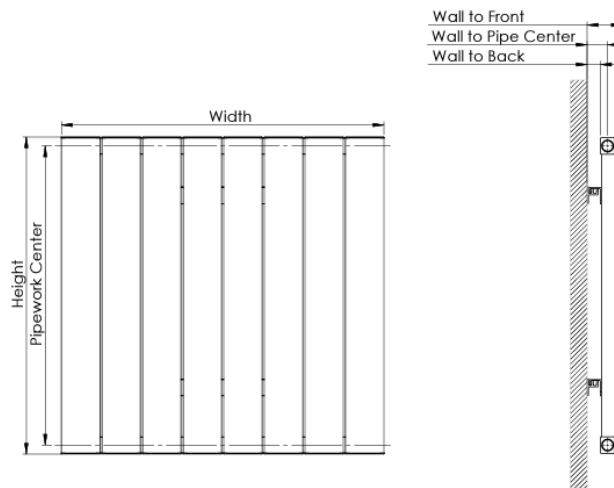

Product Name	Tube	Height (mm)	Width (mm)	Pipework Center (mm)	Thickness (mm)	Wall to Back (mm)	Wall to Pipe Center (mm)	Wall to Front (mm)
Victoria	6	578	440	545	39	24,50/33,50	39,50/48,50	65,40/74,40
Victoria	8	578	588	545	39	24,50/33,50	39,50/48,50	65,40/74,40
Victoria	11	578	810	545	39	24,50/33,50	39,50/48,50	65,40/74,40
Victoria	14	578	1032	545	39	24,50/33,50	39,50/48,50	65,40/74,40
Victoria	16	578	1180	545	39	24,50/33,50	39,50/48,50	65,40/74,40
Victoria	19	578	1402	545	39	24,50/33,50	39,50/48,50	65,40/74,40
Victoria	2	1778	144	1745	39	24,50/33,50	39,50/48,50	65,40/74,40
Victoria	3	1778	218	1745	39	24,50/33,50	39,50/48,50	65,40/74,40
Victoria	4	1778	292	1745	39	24,50/33,50	39,50/48,50	65,40/74,40
Victoria	5	1778	366	1745	39	24,50/33,50	39,50/48,50	65,40/74,40
Victoria	6	1778	440	1745	39	24,50/33,50	39,50/48,50	65,40/74,40
Victoria	7	1778	514	1745	39	24,50/33,50	39,50/48,50	65,40/74,40
Victoria	8	1778	588	1745	39	24,50/33,50	39,50/48,50	65,40/74,40