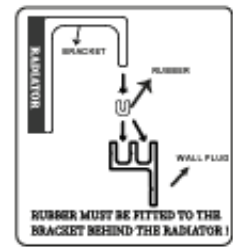

Product Name	Tube	Height (mm)	Width (mm)	Pipework Center (mm)	Thickness (mm)	Wall to Back (mm)	Wall to Pipe Center (mm)	Wall to Front (mm)
Victoria	6	578	440	545	39	24,50/33,50	39,50/48,50	65,40/74,40
Victoria	8	578	588	545	39	24,50/33,50	39,50/48,50	65,40/74,40
Victoria	11	578	810	545	39	24,50/33,50	39,50/48,50	65,40/74,40
Victoria	14	578	1032	545	39	24,50/33,50	39,50/48,50	65,40/74,40
Victoria	16	578	1180	545	39	24,50/33,50	39,50/48,50	65,40/74,40
Victoria	19	578	1402	545	39	24,50/33,50	39,50/48,50	65,40/74,40
Victoria	2	1778	144	1745	39	24,50/33,50	39,50/48,50	65,40/74,40
Victoria	3	1778	218	1745	39	24,50/33,50	39,50/48,50	65,40/74,40
Victoria	4	1778	292	1745	39	24,50/33,50	39,50/48,50	65,40/74,40
Victoria	5	1778	366	1745	39	24,50/33,50	39,50/48,50	65,40/74,40
Victoria	6	1778	440	1745	39	24,50/33,50	39,50/48,50	65,40/74,40
Victoria	7	1778	514	1745	39	24,50/33,50	39,50/48,50	65,40/74,40
Victoria	8	1778	588	1745	39	24,50/33,50	39,50/48,50	65,40/74,40