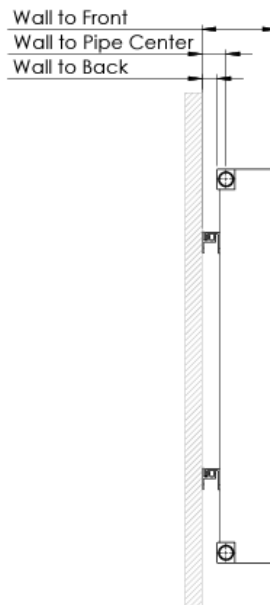

Product Name	Tube	Height (mm)	Width (mm)	Pipework Center (mm)	Thickness (mm)	Wall to Back (mm)	Wall to Pipe Center (mm)	Wall to Front (mm)
Victoria	6	578	440	545	39	24,50/33,50	39,50/48,50	65,40/74,40
Victoria	8	578	588	545	39	24,50/33,50	39,50/48,50	65,40/74,40
Victoria	11	578	810	545	39	24,50/33,50	39,50/48,50	65,40/74,40
Victoria	14	578	1032	545	39	24,50/33,50	39,50/48,50	65,40/74,40
Victoria	16	578	1180	545	39	24,50/33,50	39,50/48,50	65,40/74,40
Victoria	19	578	1402	545	39	24,50/33,50	39,50/48,50	65,40/74,40
Victoria	2	1778	144	1745	39	24,50/33,50	39,50/48,50	65,40/74,40
Victoria	3	1778	218	1745	39	24,50/33,50	39,50/48,50	65,40/74,40
Victoria	4	1778	292	1745	39	24,50/33,50	39,50/48,50	65,40/74,40
Victoria	5	1778	366	1745	39	24,50/33,50	39,50/48,50	65,40/74,40
Victoria	6	1778	440	1745	39	24,50/33,50	39,50/48,50	65,40/74,40
Victoria	7	1778	514	1745	39	24,50/33,50	39,50/48,50	65,40/74,40
Victoria	8	1778	588	1745	39	24,50/33,50	39,50/48,50	65,40/74,40