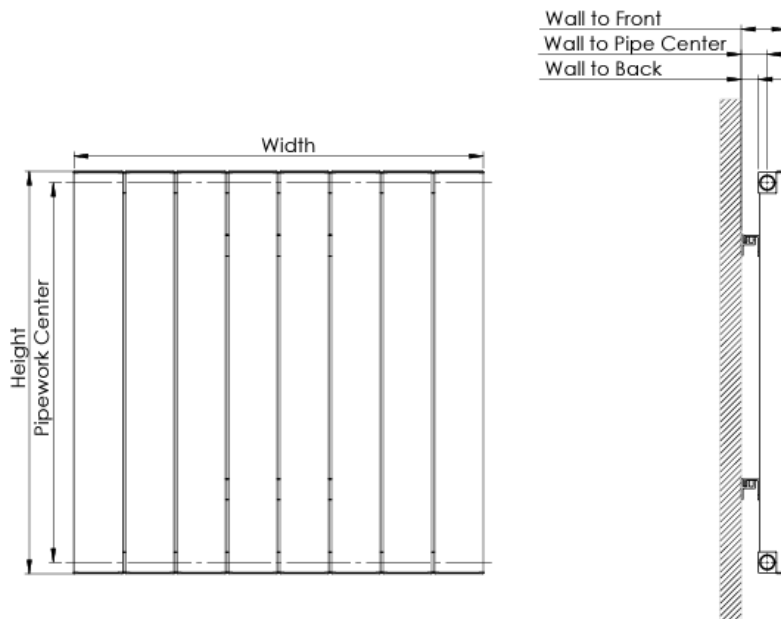

Technical drawing

Product Name	Tube	Height (mm)	Width (mm)	Pipework Center (mm)	Thickness (mm)	Wall to Back (mm)	Wall to Pipe Center (mm)	Wall to Front (mm)
Victoria	6	578	440	545	39	24,50/33,50	39,50/48,50	65,40/74,40
Victoria	8	578	588	545	39	24,50/33,50	39,50/48,50	65,40/74,40
Victoria	11	578	810	545	39	24,50/33,50	39,50/48,50	65,40/74,40
Victoria	14	578	1032	545	39	24,50/33,50	39,50/48,50	65,40/74,40
Victoria	16	578	1180	545	39	24,50/33,50	39,50/48,50	65,40/74,40
Victoria	19	578	1402	545	39	24,50/33,50	39,50/48,50	65,40/74,40
Victoria	2	1778	144	1745	39	24,50/33,50	39,50/48,50	65,40/74,40
Victoria	3	1778	218	1745	39	24,50/33,50	39,50/48,50	65,40/74,40
Victoria	4	1778	292	1745	39	24,50/33,50	39,50/48,50	65,40/74,40
Victoria	5	1778	366	1745	39	24,50/33,50	39,50/48,50	65,40/74,40
Victoria	6	1778	440	1745	39	24,50/33,50	39,50/48,50	65,40/74,40
Victoria	7	1778	514	1745	39	24,50/33,50	39,50/48,50	65,40/74,40
Victoria	8	1778	588	1745	39	24,50/33,50	39,50/48,50	65,40/74,40