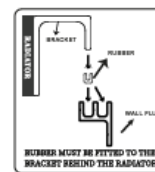

Technical drawing

Product Name	Tube	Height (mm)	Width (mm)	Pipework Center (mm)	Thickness (mm)	Wall to Back (mm)	Wall to Pipe Center (mm)	Wall to Front (mm)
Victoria	6	578	440	545	39	24,50/33,50	39,50/48,50	65,40/74,40
Victoria	8	578	588	545	39	24,50/33,50	39,50/48,50	65,40/74,40
Victoria	11	578	810	545	39	24,50/33,50	39,50/48,50	65,40/74,40
Victoria	14	578	1032	545	39	24,50/33,50	39,50/48,50	65,40/74,40
Victoria	16	578	1180	545	39	24,50/33,50	39,50/48,50	65,40/74,40
Victoria	19	578	1402	545	39	24,50/33,50	39,50/48,50	65,40/74,40
Victoria	2	1778	144	1745	39	24,50/33,50	39,50/48,50	65,40/74,40
Victoria	3	1778	218	1745	39	24,50/33,50	39,50/48,50	65,40/74,40
Victoria	4	1778	292	1745	39	24,50/33,50	39,50/48,50	65,40/74,40
Victoria	5	1778	366	1745	39	24,50/33,50	39,50/48,50	65,40/74,40
Victoria	6	1778	440	1745	39	24,50/33,50	39,50/48,50	65,40/74,40
Victoria	7	1778	514	1745	39	24,50/33,50	39,50/48,50	65,40/74,40
Victoria	8	1778	588	1745	39	24,50/33,50	39,50/48,50	65,40/74,40