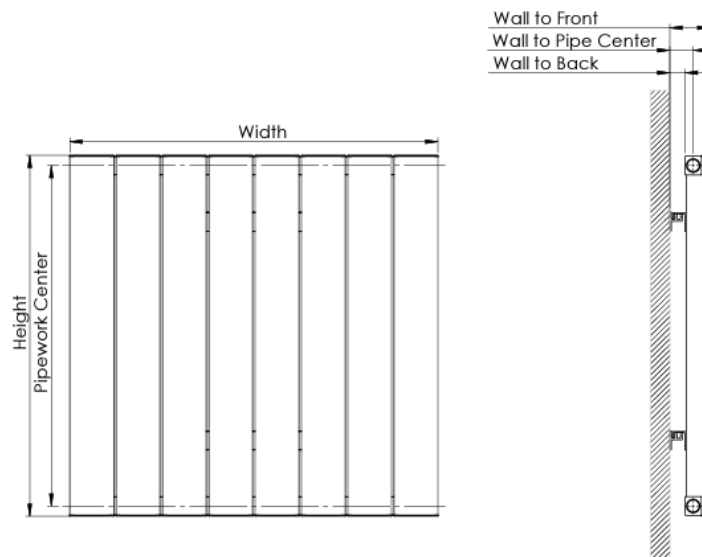

Technical drawing

Product Name	Tube	Height (mm)	Width (mm)	Pipework Center (mm)	Thickness (mm)	Wall to Back (mm)	Wall to Pipe Center (mm)	Wall to Front (mm)
Victoria	6	578	440	545	39	24,50/33,50	39,50/48,50	65,40/74,40
Victoria	8	578	588	545	39	24,50/33,50	39,50/48,50	65,40/74,40
Victoria	11	578	810	545	39	24,50/33,50	39,50/48,50	65,40/74,40
Victoria	14	578	1032	545	39	24,50/33,50	39,50/48,50	65,40/74,40
Victoria	16	578	1180	545	39	24,50/33,50	39,50/48,50	65,40/74,40
Victoria	19	578	1402	545	39	24,50/33,50	39,50/48,50	65,40/74,40
Victoria	2	1778	144	1745	39	24,50/33,50	39,50/48,50	65,40/74,40
Victoria	3	1778	218	1745	39	24,50/33,50	39,50/48,50	65,40/74,40
Victoria	4	1778	292	1745	39	24,50/33,50	39,50/48,50	65,40/74,40
Victoria	5	1778	366	1745	39	24,50/33,50	39,50/48,50	65,40/74,40
Victoria	6	1778	440	1745	39	24,50/33,50	39,50/48,50	65,40/74,40
Victoria	7	1778	514	1745	39	24,50/33,50	39,50/48,50	65,40/74,40
Victoria	8	1778	588	1745	39	24,50/33,50	39,50/48,50	65,40/74,40