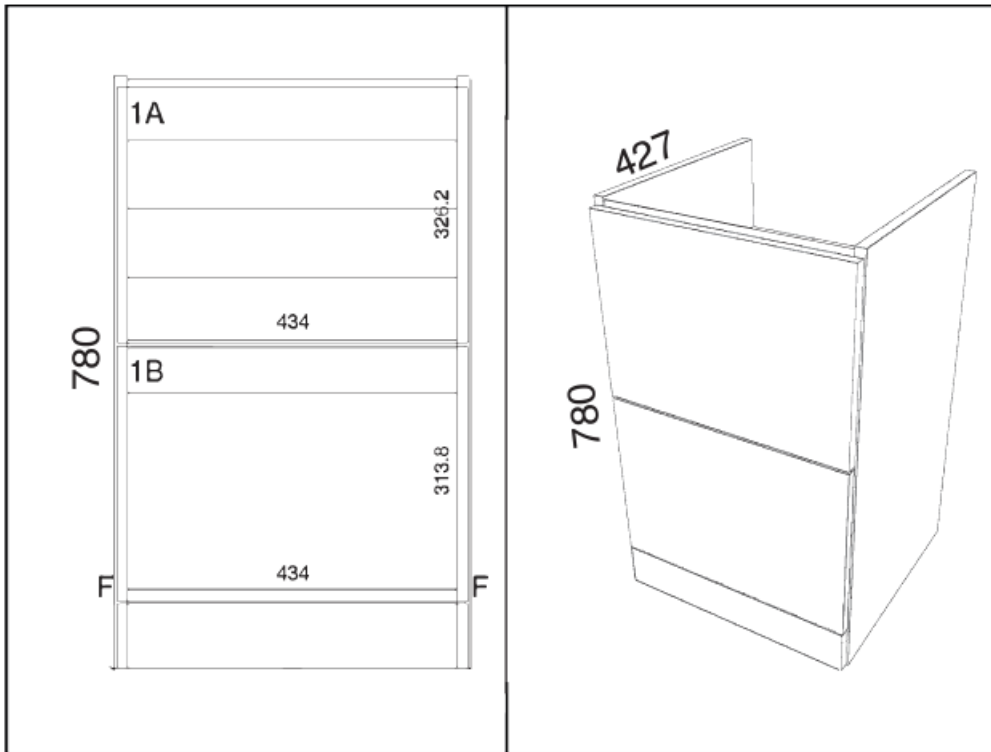

## 600x460mm Floor Standing Unit Matt Cashmere ARC600FS-C

- Made in the UK
- Easy Fit
- Soft Close
- Supplied with a 5 year guarantee.

Technical drawing

Product Information			
	Height (mm)	Width (mm)	Depth (mm)
ARC500FS	780	470	427
ARC600FS	780	570	427
ARC800FS	780	770	427
Fittings			
SCREW	8		
8mm DOWEL	22		
L BRACKET	2		