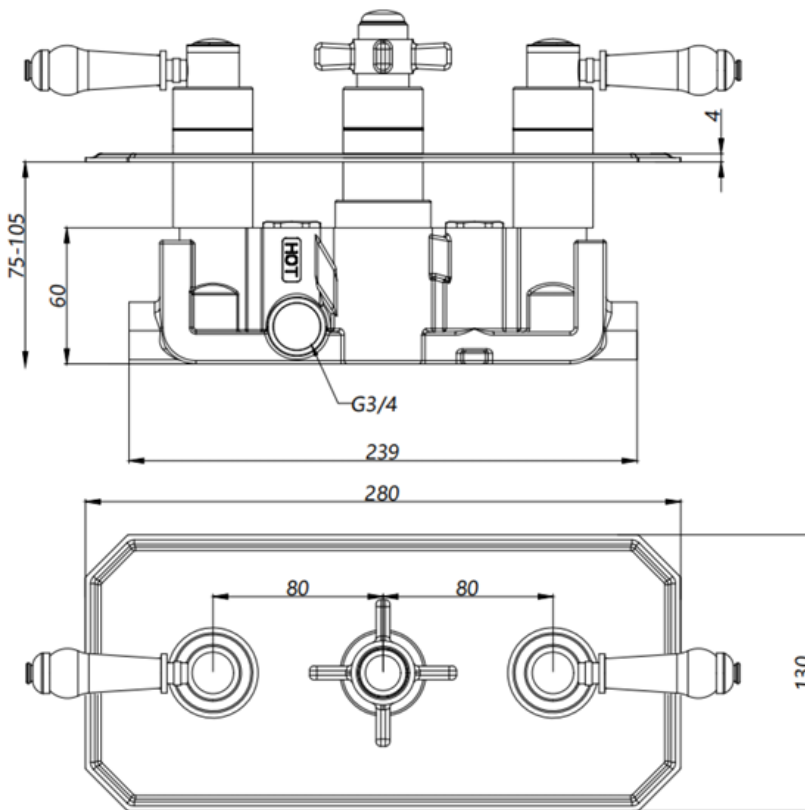

Klassique

SHO041KL

Klassique Triple Concealed Thermostatic Shower Valve Traditional Handle (2 way)

- High quality design and build
- Eye catching modern design

Technical drawing

0 . 2 bar	0 . 5 bar	1 bar	2 bar	3 bar	5 bar
6.0 L	8.2 L	12.1 L	17.4 L	21.5 L	26.2L

BOX SIZE 365x165x160