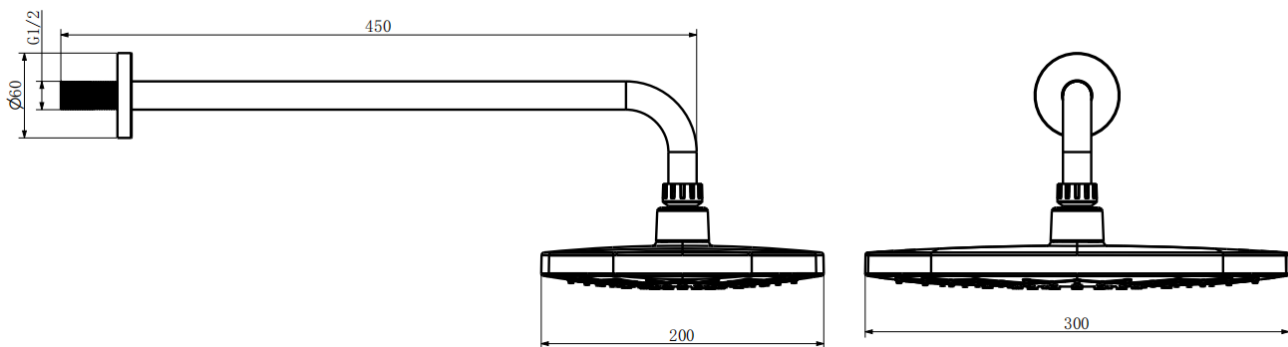

SHO335KBN- Kolt Fixed Head and Arm Brushed Nickel

BAR CODE: 5055681470906

COLOUR: BRUSHED NICKEL

WEIGHT:

NET 1.15 kg

GROSS 1.55 kg

BOX SIZE 520X339X104mm