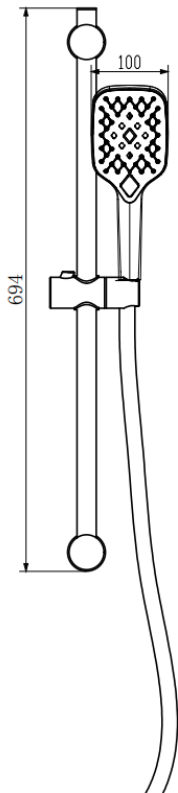

SHO332KBN- Kolt Slide Rail Kit Brushed Nickel**BAR CODE: 5055681461508****COLOUR: Brushed Nickel****WEIGHT:****NET 0.77 kg****GROSS 1.09 kg****BOX SIZE 690X160X90**