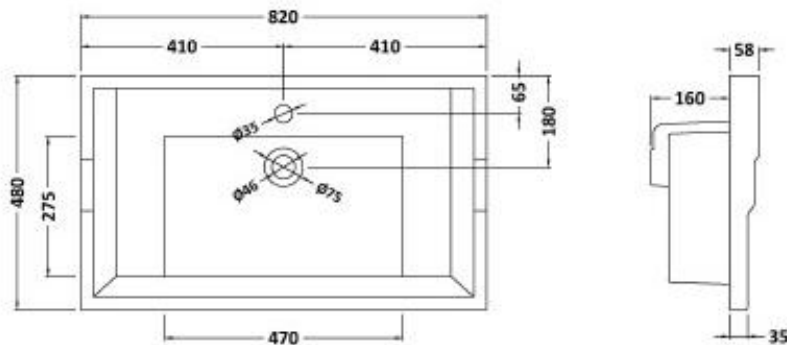

**Astley – 800mm basin**

**ILLUSTRATION: Astley 800 mm Vanity Unit and basin**

**CODE: FUR209AS**

**Material: Ceramic**

**Colour: White**

**Notes: Made in UK**

**Technical Drawing**

\*we reserve the right to make technical modifications and alter colours without prior notice