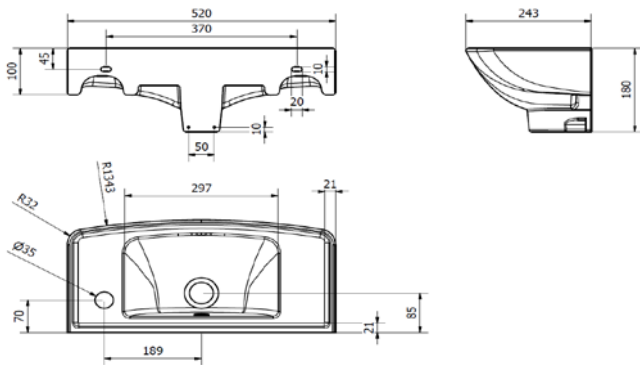

G4K 520mm SHORT PROJECTION BASIN**ILLUSTRATION: G4K 520 2 TH SHORT PROJECTION
BASIN****CODE: 520 1 TH BASIN - POT196G4K
520 2 TH BASIN - POT197G4K****COLOUR: WHITE****WEIGHT: BASIN****NET: 6.5 KG****GROSS: 7.0 KG****STANDARDS: BS EN 14688
BS EN 31
BS 3402****CE****15
EN 14688:2006
Wash Basin
Made of Ceramic****NOTES:
VITREOUS CHINA
1 & 2 TAP HOLE****1 TAP HOLE BASIN****2 TAP HOLE BASIN****BOX SIZES :- BASIN = 540 X 300 X 200 mm**