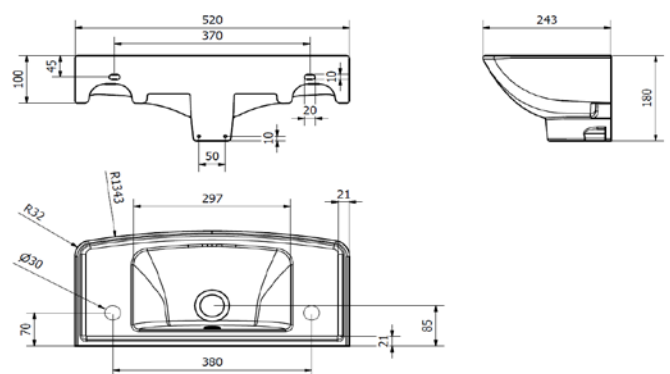

G4K 520mm SHORT PROJECTION BASIN**ILLUSTRATION: G4K 520 2 TH SHORT PROJECTION
BASIN****CODE: 520 1 TH BASIN - POT196G4K
520 2 TH BASIN - POT197G4K****COLOUR: WHITE****WEIGHT: BASIN****NET: 6.5 KG****GROSS: 7.0 KG****STANDARDS: BS EN 14688
BS EN 31
BS 3402****CE****15
EN 14688:2006
Wash Basin
Made of Ceramic****NOTES:
VITREOUS CHINA
1 & 2 TAP HOLE****1 TAP HOLE BASIN****2 TAP HOLE BASIN****BOX SIZES :- BASIN = 540 X 300 X 200 mm**