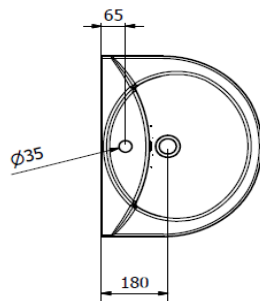

### G4K 545mm BASIN, PED & SEMI-PED

**ILLUSTRATION:** G4K 545 1 TH BASIN, PEDESTAL & SEMI-PED

**CODE:** 545 1 TH BASIN - POT185G4K  
 545 2 TH BASIN - POT186G4K  
 PEDESTAL - POT187G4K  
 SEMI PED - POT191G4K

**COLOUR:** WHITE

WEIGHT:	BASIN	PED	SEMI-PED
NET:	12.5 KG	9 KG	4.5 KG
GROSS:	13.5 KG	9.7 KG	5.0 KG

**STANDARDS:** BS EN 14688

BS EN 31  
 BS 3402

**NOTES:**  
 VITREOUS CHINA  
 & 2 TAP HOLE

1

**BOX SIZES :-** BASIN = 580 X 480 X 160 mm / PEDESTAL = 700 X 190 X 190 mm / SEMI-PED = 400 X 290 X 220