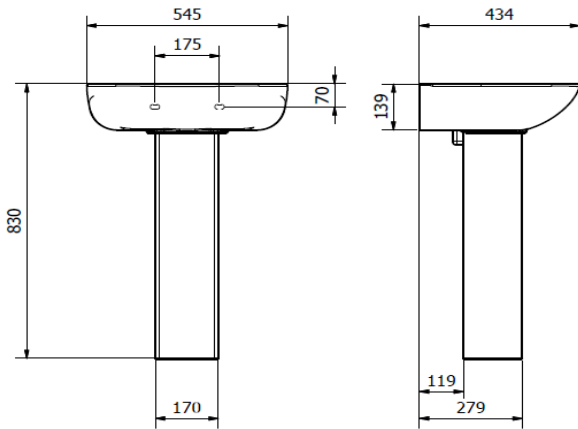

### G4K 545mm BASIN, PED & SEMI-PED

**ILLUSTRATION:** G4K 545 1 TH BASIN, PEDESTAL & SEMI-PED

**CODE:** 545 1 TH BASIN - POT185G4K  
 545 2 TH BASIN - POT186G4K  
 PEDESTAL - POT187G4K  
 SEMI PED - POT191G4K

**COLOUR:** WHITE

WEIGHT:	BASIN	PED	SEMI-PED
NET:	12.5 KG	9 KG	4.5 KG
GROSS:	13.5 KG	9.7 KG	5.0 KG

**STANDARDS:** BS EN 14688

BS EN 31  
 BS 3402

**NOTES:**  
 VITREOUS CHINA  
 & 2 TAP HOLE

1

**BOX SIZES :-** BASIN = 580 X 480 X 160 mm / PEDESTAL = 700 X 190 X 190 mm / SEMI-PED = 400 X 290 X 220