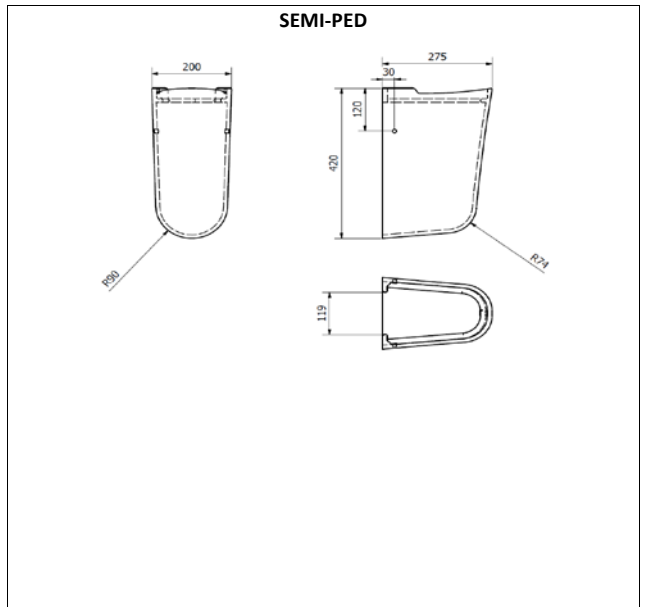

### G4K 545mm BASIN, PED & SEMI-PED

**ILLUSTRATION:** G4K 545 1 TH BASIN, PEDESTAL & SEMI-PED

**CODE:** 545 1 TH BASIN - POT185G4K  
 545 2 TH BASIN - POT186G4K  
 PEDESTAL - POT187G4K  
 SEMI PED - POT191G4K

**COLOUR:** WHITE

WEIGHT:	BASIN	PED	SEMI-PED
NET:	12.5 KG	9 KG	4.5 KG
GROSS:	13.5 KG	9.7 KG	5.0 KG

**STANDARDS:** BS EN 14688

BS EN 31  
 BS 3402

**NOTES:**  
 VITREOUS CHINA  
 & 2 TAP HOLE

1

**BOX SIZES :-** BASIN = 580 X 480 X 160 mm / PEDESTAL = 700 X 190 X 190 mm / SEMI-PED = 400 X 290 X 220