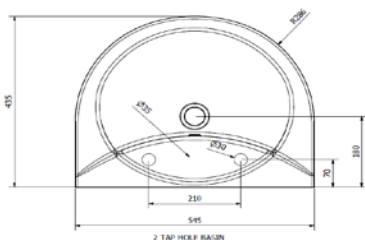

### G4K 545mm BASIN, PED & SEMI-PED

**ILLUSTRATION:** G4K 545 1 TH BASIN, PEDESTAL & SEMI-PED

**CODE:** 545 1 TH BASIN - POT185G4K  
 545 2 TH BASIN - POT186G4K  
 PEDESTAL - POT187G4K  
 SEMI PED - POT191G4K

**COLOUR:** WHITE

WEIGHT:	BASIN	PED	SEMI-PED
NET:	12.5 KG	9 KG	4.5 KG
GROSS:	13.5 KG	9.7 KG	5.0 KG

**STANDARDS:** BS EN 14688

BS EN 31  
 BS 3402

**NOTES:**  
 VITREOUS CHINA  
 & 2 TAP HOLE

1

**BOX SIZES :-** BASIN = 580 X 480 X 160 mm / PEDESTAL = 700 X 190 X 190 mm / SEMI-PED = 400 X 290 X 220