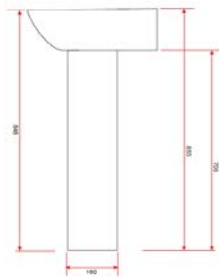

PURE 550mm 1 T.H BASIN, PED & SEMI-PED

ILLUSTRATION: PURE BASIN, PEDESTAL & SEMI-PED

CODE: 550 BASIN - POT260PU
 PEDESTAL - POT453SE
 SEMI PED - POT454SE

COLOUR: WHITE

WEIGHT:	BASIN	PED	SEMI-PED
NET:	15 KG	14.5 KG	7.5 KG
GROSS:	15.5 KG	15 KG	8 KG

STANDARDS: BS EN 14688
 BS EN 31
 BS 3402

NOTES:
 VITREOUS CHINA
 1 TAP HOLE

Pure
 55cm 1 Tap Hole Basin
 Floor Mounted Pedestal

SEMI - PED

BOX SIZES :- BASIN = 570 X 460 X 190 mm / PEDESTAL = 740 X 210 X 190 mm / SEMI-PED = 320 X 230 X 270