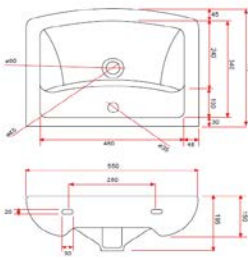

PURE 550mm 1 T.H BASIN, PED & SEMI-PED

ILLUSTRATION: PURE BASIN, PEDESTAL & SEMI-PED

CODE: 550 BASIN - POT260PU
 PEDESTAL - POT453SE
 SEMI PED - POT454SE

COLOUR: WHITE

WEIGHT:	BASIN	PED	SEMI-PED
NET:	15 KG	14.5 KG	7.5 KG
GROSS:	15.5 KG	15 KG	8 KG

STANDARDS: BS EN 14688
 BS EN 31
 BS 3402

NOTES:
 VITREOUS CHINA
 1 TAP HOLE

Pure
 55cm 1 Tap Hole Basin
 Floor Mounted Pedestal

SEMI - PED

BOX SIZES :- BASIN = 570 X 460 X 190 mm / PEDESTAL = 740 X 210 X 190 mm / SEMI-PED = 320 X 230 X 270