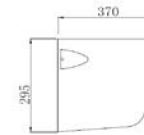

PURE 550mm 1 T.H BASIN, PED & SEMI-PED

ILLUSTRATION: PURE BASIN, PEDESTAL & SEMI-PED

CODE: 550 BASIN - POT260PU
 PEDESTAL - POT453SE
 SEMI PED - POT454SE

COLOUR: WHITE

WEIGHT:	BASIN	PED	SEMI-PED
NET:	15 KG	14.5 KG	7.5 KG
GROSS:	15.5 KG	15 KG	8 KG

STANDARDS: BS EN 14688
 BS EN 31
 BS 3402

NOTES:
 VITREOUS CHINA
 1 TAP HOLE

Pure
 55cm 1 Tap Hole Basin
 Floor Mounted Pedestal

SEMI - PED

BOX SIZES :- BASIN = 570 X 460 X 190 mm / PEDESTAL = 740 X 210 X 190 mm / SEMI-PED = 320 X 230 X 270