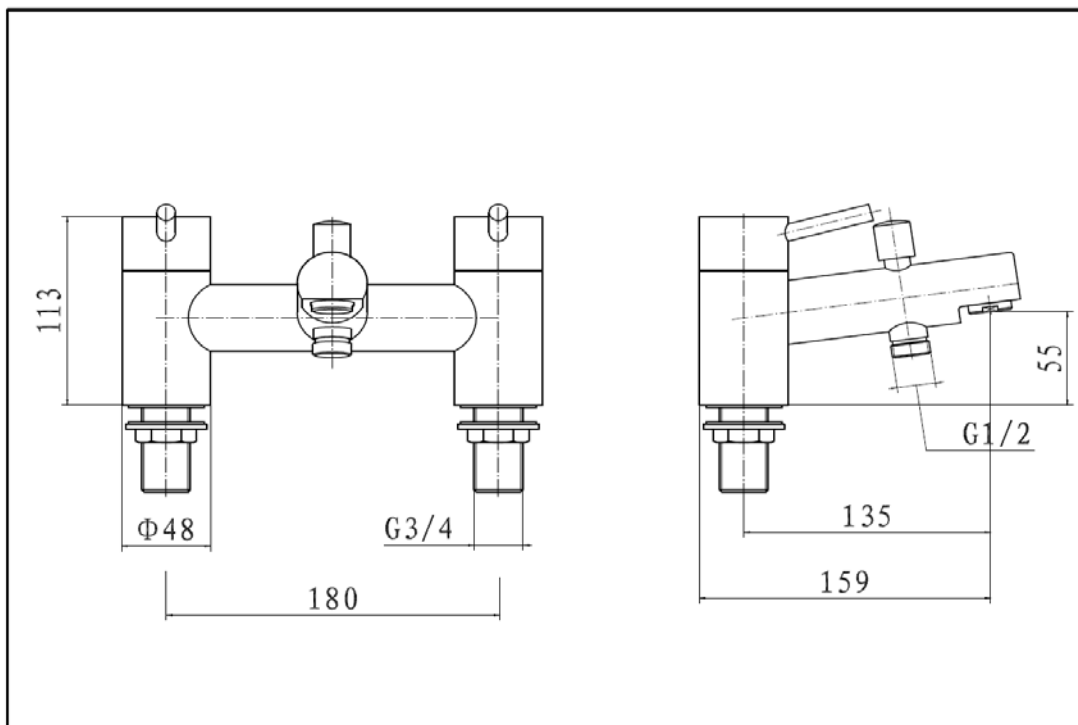

TAP012PL- PLAN BATH SHOWER MIXER

ILLUSTRATION: PLAN BATH SHOWER MIXER

BAR CODE: 5060168228505

COLOUR: CHROME PLATE

WEIGHT:

NET 1.95 kg (tap only)

GROSS 2.65 KG

STANDARDS: BS EN 200

**NOTES: SHOWER HOSE AND HAND SET
3/4" BSP CONNECTIONS
CERAMIC DISC TECHNOLOGY
WALL BRACKET**

Flow Rate: M.P

0.2bar	0.5bar	1bar	2bar	3bar
9.3L/min	14.5L/min	20.8L/min	29.5L/min	38.1L/min

BOX SIZE 250 x 190 x 180 mm