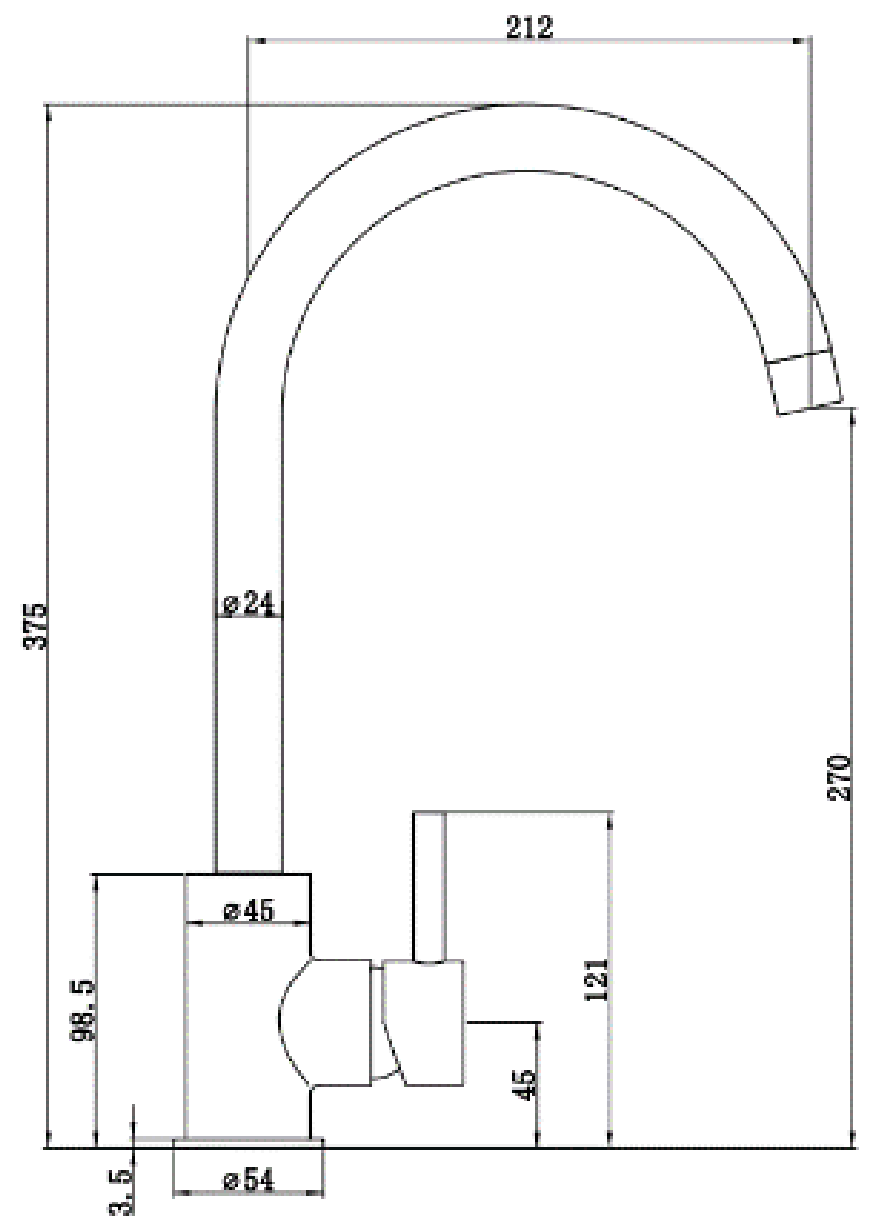

# Product Data Sheet

Prima Code	BPR2054
Description	Soho Swan Neck Mixer Tap
Colour	Chrome
Material	Chrome
Minimum Pressure	0.1 bar
Maximum Pressure	12 Bar
Spout Type	Swivel
Operation	Single lever
Spout Reach(mm)	212
Spout Height (mm)	270
Product Height (mm)	375
Base/Handle Width (mm)	134
Base Diameter (mm)	45
Tap Hole requirement (mm)	30
Guarantee	10 years, 3 Valves, 1 servicable parts
WRAS approved (/certificate)	NO