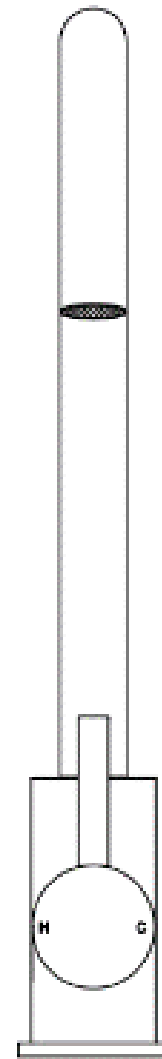

# Product Data Sheet

Prima Code	BPR2054
Description	Soho Swan Neck Mixer Tap
Colour	Chrome
Material	Chrome
Minimum Pressure	0.1 bar
Maximum Pressure	12 Bar
Spout Type	Swivel
Operation	Single lever
Spout Reach(mm)	212
Spout Height (mm)	270
Product Height (mm)	375
Base/Handle Width (mm)	134
Base Diameter (mm)	45
Tap Hole requirement (mm)	30
Guarantee	10 years, 3 Valves, 1 servicable parts
WRAS approved (/certificate)	NO