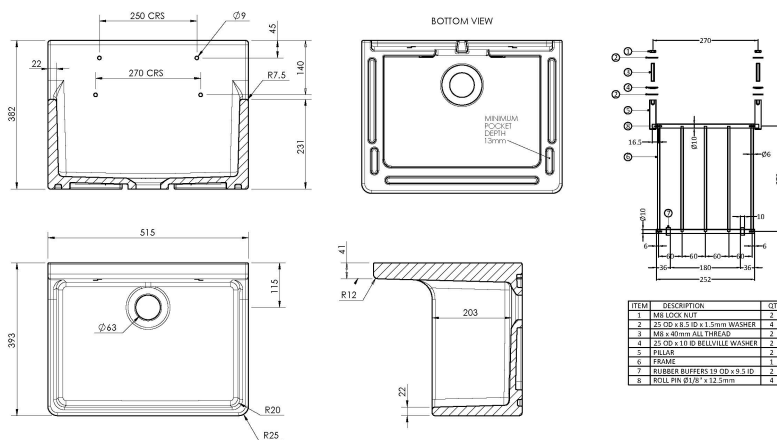

CUSTOMER DATA SHEET - SINKS

SALES CODE: CS10421

DESCRIPTION: Cleaner Sink Inc Grid 515X382x393

PRODUCT DIMENSIONS (mm)		
Height (mm)	Width (mm)	Depth (mm)
535	515	393

PRODUCT DIMENSIONS (inch)		
Height (inch)	Width (inch)	Depth (inch)
21	20.3	15.5

INNER BOWL DIMENSIONS (mm)		
Height (mm)	Width (mm)	Depth (mm)
217	450	285

INNER BOWL DIMENSIONS (inch)		
Height (inch)	Width (inch)	Depth (inch)
8.5	17.7	11.2

PACKAGING DATA			
Packaging Options	Ista - Standard - Suspended	Box Qty	1
UPC/cUPC	Yes	Gross Wgt Kg	31.8
UPC/cUPC Number	311189	Barcode	5056462683560

PRODUCT DETAILS					
Country of Origin	Utd.Arab.Emir.	Number of Bowls	1	Overflow	No
Product Material	Fireclay	Flute Size	N/A	Outlet Size	90 mm
Colour	White	Rebate Size	N/A	Template	No
Waste Type Req'd	90mm Strainer Waste	Care Guide	Yes	Extras	N/A