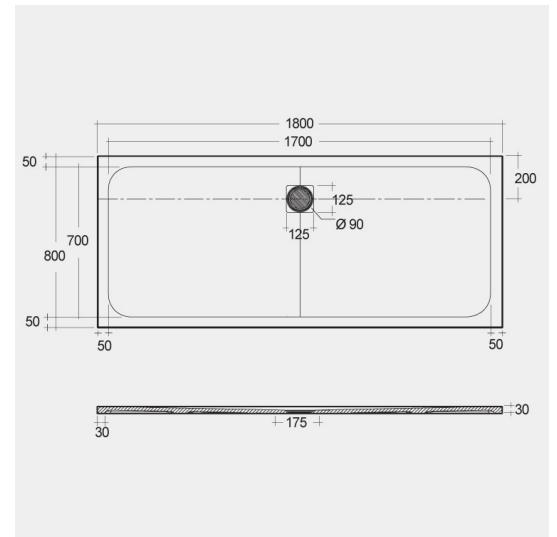

## TECHNICAL SPECIFICATIONS

Suite:	RAK-FEELING SHOWERTRAYS
Type:	RAK-FEELING - RFBR080180S503
Dimensions:	800 x 1800 mm
Weight:	51.5 Kg
Color:	Grey

Code	Name
RFBR080180S503	RAK-FEELING 80X180 CM

Dimensions: All dimensions in mm. Tolerance of vitreous china & fireclay items:  $\pm 5\%$  for below 200mm and  $\pm 3\%$  for above 200mm; for all other items tolerance  $\pm 1\%$ . Note: Due to a continuing development program to improve design and performance, the manufacturer reserves all rights to vary specifications without prior information. Please note accessories are for photographic use only.