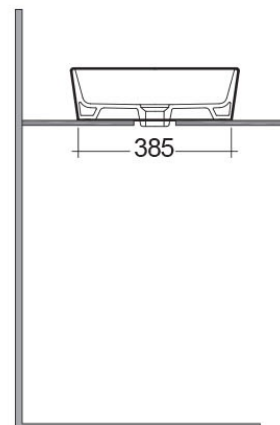

RAK-MOON

Wash basin | Counter Top

RAK
CERAMICS

Technical specifications

Dimensions: 420 x 420 mm

Weight: 9 Kg

Color: Alpine White

Shape of basin: Round

Suites: [RAK-MOON](#)

Code	Name
HAR106AWHA	WASH BASIN COUNTER TOP ROUND 42CM

Dimensions: All dimensions in mm tolerance $\pm 5\%$ for below 200mm and $\pm 3\%$ for above 200mm.
Note: Due to a continuing development programme to improve design and performance, the manufacturer reserves all rights to vary specifications without prior information.
Please note accessories are for photographic use only.