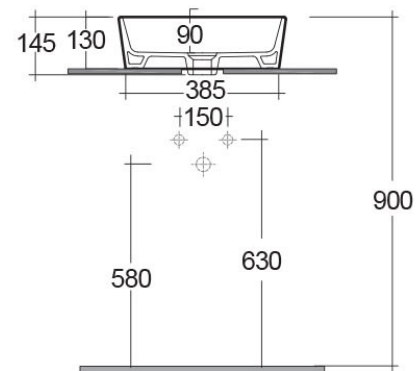

RAK-MOON

Wash basin | Counter Top

RAK
CERAMICS

Technical specifications

Dimensions: 420 x 420 mm

Weight: 9 Kg

Color: Alpine White

Shape of basin: Round

Suites: [RAK-MOON](#)

Code	Name
HAR106AWHA	WASH BASIN COUNTER TOP ROUND 42CM

Dimensions: All dimensions in mm tolerance $\pm 5\%$ for below 200mm and $\pm 3\%$ for above 200mm.
Note: Due to a continuing development programme to improve design and performance, the manufacturer reserves all rights to vary specifications without prior information.
Please note accessories are for photographic use only.