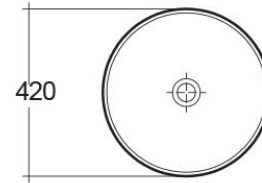

RAK-MOON

Wash basin | Counter Top

RAK
CERAMICS

Technical specifications

Dimensions: 420 x 420 mm

Weight: 9 Kg

Color: Alpine White

Shape of basin: Round

Suites: [RAK-MOON](#)

Code	Name
HAR106AWHA	WASH BASIN COUNTER TOP ROUND 42CM

Dimensions: All dimensions in mm tolerance $\pm 5\%$ for below 200mm and $\pm 3\%$ for above 200mm.
Note: Due to a continuing development programme to improve design and performance, the manufacturer reserves all rights to vary specifications without prior information.
Please note accessories are for photographic use only.