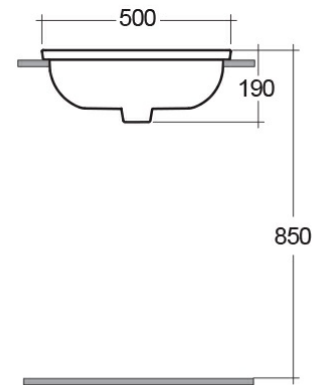

RAK-SERIES 600

Wash basin | Drop In

RAK
CERAMICS

Technical specifications

Dimensions: 500 x 425 mm

Weight: 10 Kg

Color: Alpine White

Shape of basin: Rounded Rectangle

Overflow hole: yes

Suites: [RAK-SERIES 600](#)

Code	Name
SE0902AWHA	SERIES 600 WASH BASIN DROP-IN 50CM

Dimensions: All dimensions in mm tolerance $\pm 5\%$ for below 200mm and $\pm 3\%$ for above 200mm.

Note: Due to a continuing development programme to improve design and performance, the manufacturer reserves all rights to vary specifications without prior information.