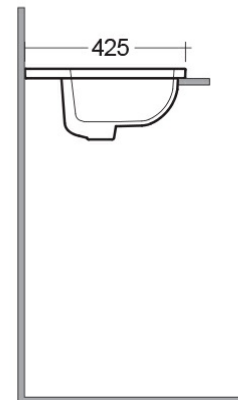

RAK-SERIES 600

Wash basin | Drop In

RAK
CERAMICS

Technical specifications

Dimensions: 500 x 425 mm

Weight: 10 Kg

Color: Alpine White

Shape of basin: Rounded Rectangle

Overflow hole: yes

Suites: [RAK-SERIES 600](#)

Code	Name
SE0902AWHA	SERIES 600 WASH BASIN DROP-IN 50CM

Dimensions: All dimensions in mm tolerance $\pm 5\%$ for below 200mm and $\pm 3\%$ for above 200mm.

Note: Due to a continuing development programme to improve design and performance, the manufacturer reserves all rights to vary specifications without prior information.