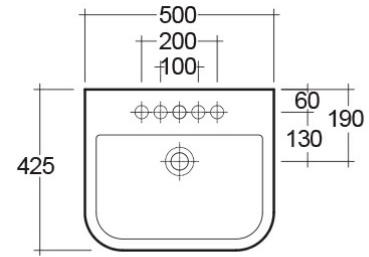

RAK-SERIES 600

Wash basin | Drop In

RAK
CERAMICS

Technical specifications

Dimensions: 500 x 425 mm

Weight: 10 Kg

Color: Alpine White

Shape of basin: Rounded Rectangle

Overflow hole: yes

Suites: [RAK-SERIES 600](#)

Code	Name
SE0902AWHA	SERIES 600 WASH BASIN DROP-IN 50CM

Dimensions: All dimensions in mm tolerance $\pm 5\%$ for below 200mm and $\pm 3\%$ for above 200mm.

Note: Due to a continuing development programme to improve design and performance, the manufacturer reserves all rights to vary specifications without prior information.