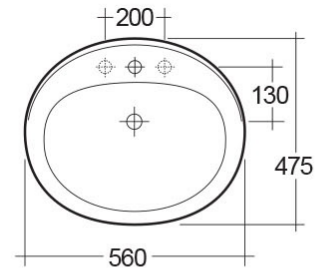

### Technical specifications

Dimensions: 560 x 475 mm

Weight: 11 Kg

Color: Alpine White

Shape of basin: Oval

Overflow hole: yes

Code	Name
OC67AWHA	MIRA WASH BASIN 56CM

Dimensions: All dimensions in mm tolerance  $\pm 5\%$  for below 200mm and  $\pm 3\%$  for above 200mm.