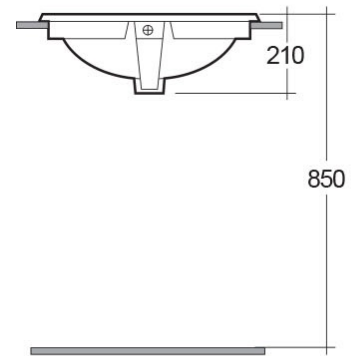

### Technical specifications

Dimensions: 560 x 475 mm

Weight: 11 Kg

Color: Alpine White

Shape of basin: Oval

Overflow hole: yes

Code	Name
OC67AWHA	MIRA WASH BASIN 56CM

Dimensions: All dimensions in mm tolerance  $\pm 5\%$  for below 200mm and  $\pm 3\%$  for above 200mm.