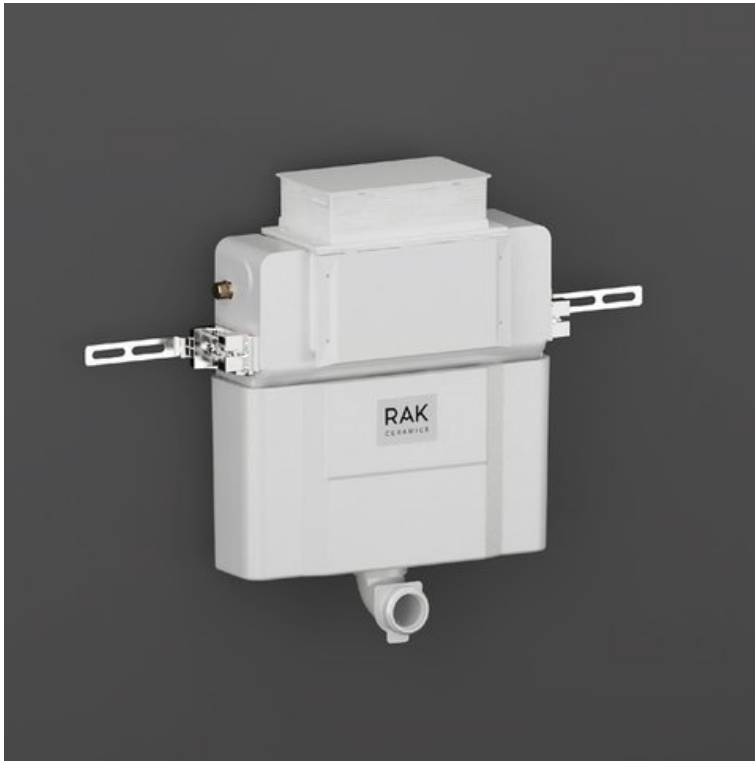

RAK-ECOFIX - FS12RAK82TF

Concealed Cistern Low Height

RAK
CERAMICS

Technical specifications

Dimensions:	404 x 820 mm
Color:	Alpine White
Flush capacity:	6/3L adjustable to 4.5/3L
Adjustable leg:	yes
Suites:	RAK-ECOFIX

Code	Name
FS12RAK82TF	BACK TO WALL CONCEALED CISTERN 82 cm TOP/ FRONT

Dimensions: All dimensions in mm tolerance $\pm 5\%$ for below 200mm and $\pm 3\%$ for above 200mm.

Note: Due to a continuing development programme to improve design and performance, the manufacturer reserves all rights to vary specifications without prior information.