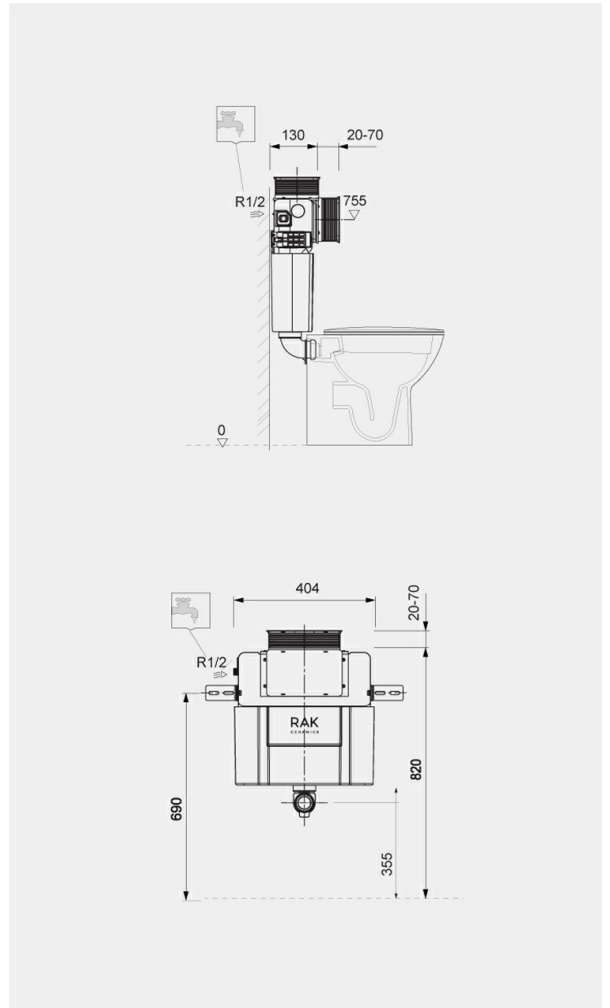

RAK-ECOFIX - FS12RAK82TF

Concealed Cistern Low Height

RAK
CERAMICS

Technical specifications

Dimensions:	404 x 820 mm
Color:	Alpine White
Flush capacity:	6/3L adjustable to 4.5/3L
Adjustable leg:	yes
Suites:	RAK-ECOFIX

Code	Name
FS12RAK82TF	BACK TO WALL CONCEALED CISTERN 82 cm TOP/ FRONT

Dimensions: All dimensions in mm tolerance $\pm 5\%$ for below 200mm and $\pm 3\%$ for above 200mm.

Note: Due to a continuing development programme to improve design and performance, the manufacturer reserves all rights to vary specifications without prior information.