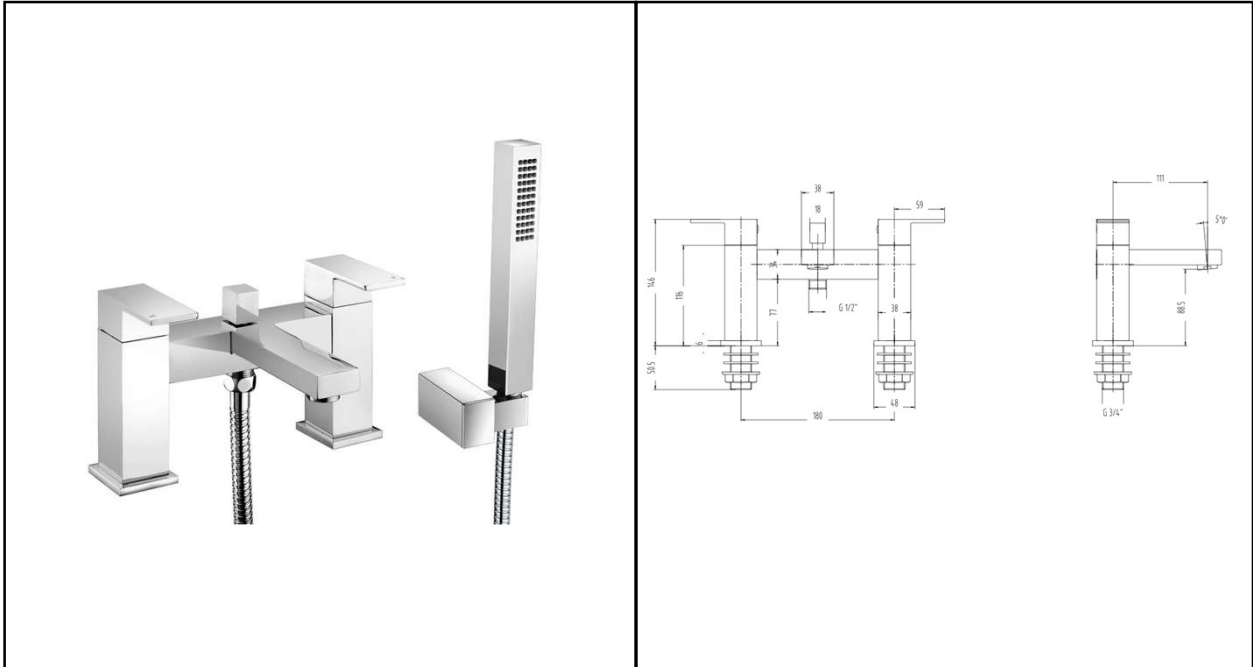

RAK CUBIS TAPS

Bath Shower Mixer | 2TH

RAK
CERAMICS

Dimensions: 180w x 59d x 146h mm

Colour: CHROME

Code: RAKCUB3005

Pressure: 0.2 - 0.6 Bar Pressure

Warranty: 15 YEARS

Weight; 3.50 KG

Dimensions: All Dimensions in mm tolerance $\pm 5\%$ for below 200mm and $\pm 3\%$ for above 200mm.
Note: Due to a continuing development programme to improve design and performance the manufacturer reserves all rights to vary specifications without prior information.
Please note accessories are for photographic use only.