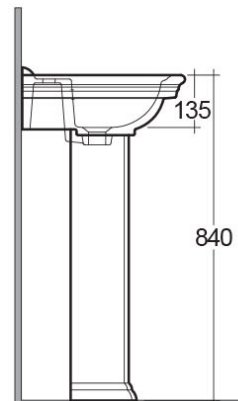

RAK-WASHINGTON

Wash basin | Pedestal

RAK
CERAMICS

Technical specifications

Dimensions: 560 x 420 mm

Weight: 23 Kg

Color: Alpine White

Shape of basin: Rounded Rectangle

Overflow hole: yes

Suites: [RAK-WASHINGTON](#)

Code	Name
WT02AWHA	WASHINGTON PEDESTAL
WT0801AWHA	WASHINGTON WASH BASIN 56CM

Dimensions: All dimensions in mm tolerance $\pm 5\%$ for below 200mm and $\pm 3\%$ for above 200mm.