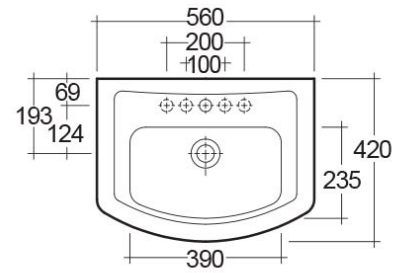

RAK-WASHINGTON

Wash basin | Pedestal

RAK
CERAMICS

Technical specifications

Dimensions: 560 x 420 mm

Weight: 23 Kg

Color: Alpine White

Shape of basin: Rounded Rectangle

Overflow hole: yes

Suites: [RAK-WASHINGTON](#)

Code	Name
WT02AWHA	WASHINGTON PEDESTAL
WT0801AWHA	WASHINGTON WASH BASIN 56CM

Dimensions: All dimensions in mm tolerance $\pm 5\%$ for below 200mm and $\pm 3\%$ for above 200mm.