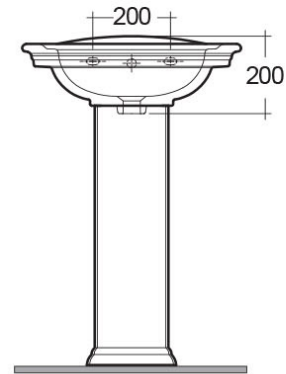

RAK-WASHINGTON

Wash basin | Pedestal

RAK
CERAMICS

Technical specifications

Dimensions: 560 x 420 mm

Weight: 23 Kg

Color: Alpine White

Shape of basin: Rounded Rectangle

Overflow hole: yes

Suites: [RAK-WASHINGTON](#)

Code	Name
WT02AWHA	WASHINGTON PEDESTAL
WT0801AWHA	WASHINGTON WASH BASIN 56CM

Dimensions: All dimensions in mm tolerance $\pm 5\%$ for below 200mm and $\pm 3\%$ for above 200mm.