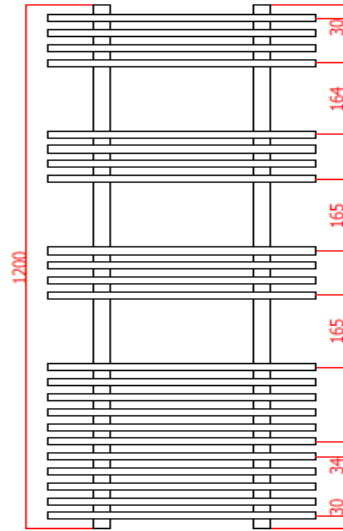

RAK Radiators
EIFFEL Radiator in Chrome

RAK
CERAMICS

Dimensions: 500 x 1200 mm

Colour: Chrome

Code: EIF5001200C

Warranty: 5 YEARS

Weight: 11.30KG

Dimensions: All Dimensions in mm tolerance $\pm 5\%$ for below 200mm and $\pm 3\%$ for above 200mm.