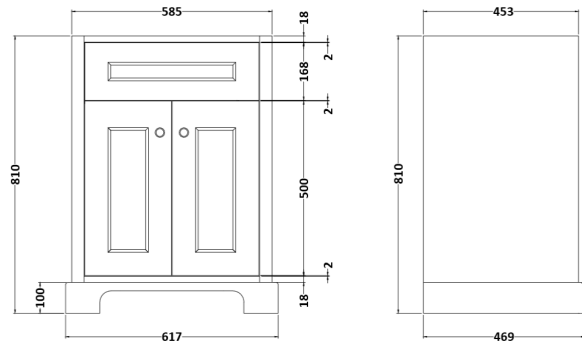

RAK WASHINGTON FURNITURE
600 Basin Unit

RAK
CERAMICS

Dimensions: 617w x 453d x 810h mm

Colour: GREY / GREIGE / WHITE / BLACK / CAPPUCCINO

Code: RAKBU600XXX

Warranty: 2 YEARS

Weight: 27.00 KG

Dimensions: All Dimensions in mm tolerance $\pm 5\%$ for below 200mm and $\pm 3\%$ for above 200mm.