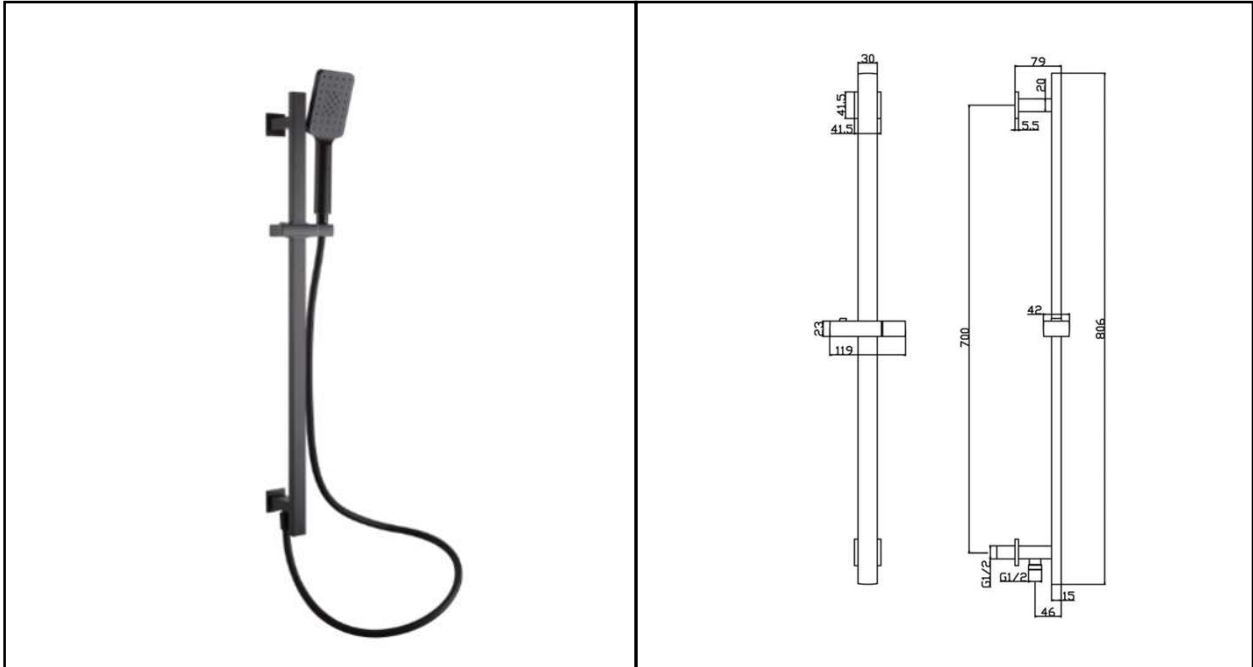

## RAK SHOWERING

### Square | Slide Rail Kit | Integral Wall Outlet

**RAK**  
CERAMICS

**Dimensions:** 119w x 79d x 806h mm

**Colour:** BLACK

**Code:** RAKSHW1009B

**Warranty:** 15 YEARS

**Weight:** 2.25 KG

Dimensions: All Dimensions in mm tolerance  $\pm 5\%$  for below 200mm and  $\pm 3\%$  for above 200mm.  
Note: Due to a continuing development programme to improve design and performance the manufacturer reserves all rights to vary specifications without prior information.  
Please note accessories are for photographic use only.