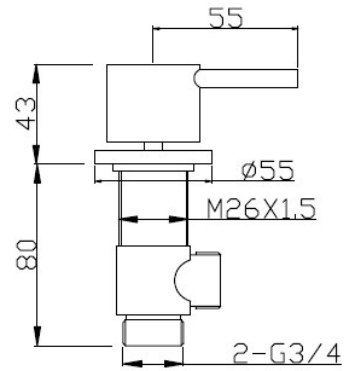

RAK PRIMA TECH TAPS
Deck Mounted Valves | Pair

RAK
CERAMICS

Dimensions: 55w x 0d x123h mm

Colour: CHROME

Code: RAKPRT3016

Pressures: 0.3 - 0.6 Bar Pressure

Warranty: 15 YEARS

Weight: 1.25 KG

Dimensions: All Dimensions in mm tolerance $\pm 5\%$ for below 200mm and $\pm 3\%$ for above 200mm.
Note: Due to a continuing development programme to improve design and performance the manufacturer reserves all rights to vary specifications without prior information.
Please note accessories are for photographic use only.