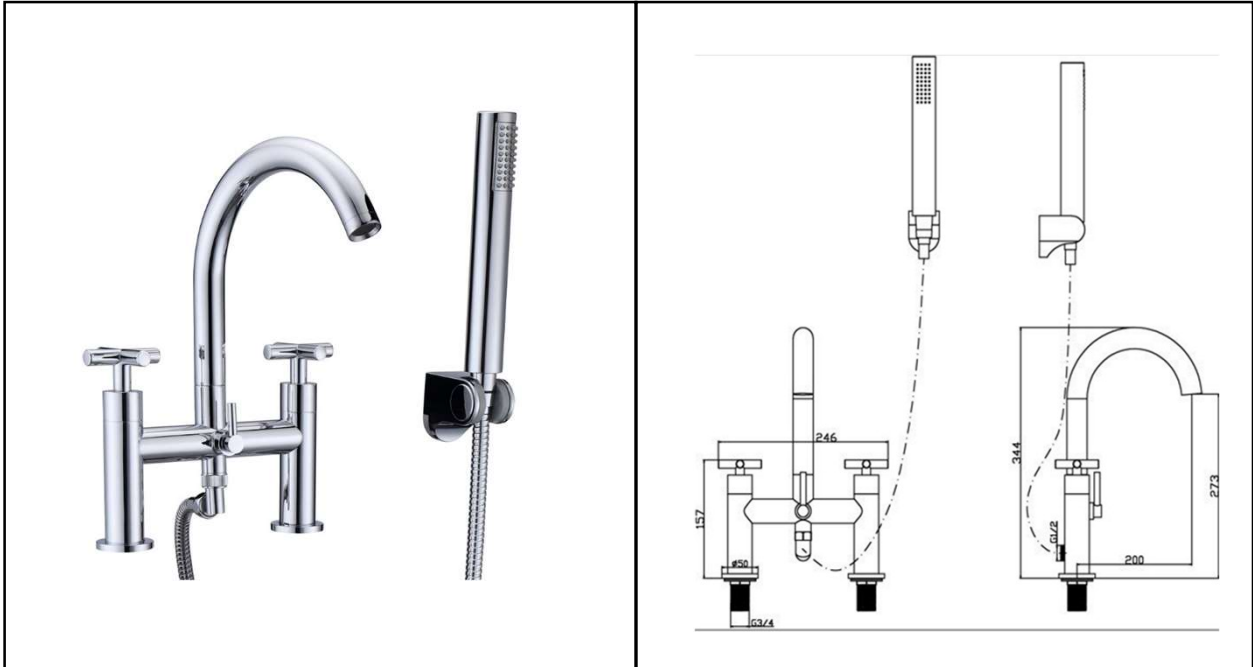

RAK ELLA TAPS
Bath Shower Mixer | 2TH

RAK
CERAMICS

Dimensions: 0w x 0d x 0h mm

Colour: CHROME

Code: RAKELL3005

Pressures: 0.5 BAR – 6.0 BAR

Warranty: 15 YEARS

Weight: 3.20 KG

Dimensions: All Dimensions in mm tolerance $\pm 5\%$ for below 200mm and $\pm 3\%$ for above 200mm.
Note: Due to a continuing development programme to improve design and performance the manufacturer reserves all rights to vary specifications without prior information.
Please note accessories are for photographic use only.