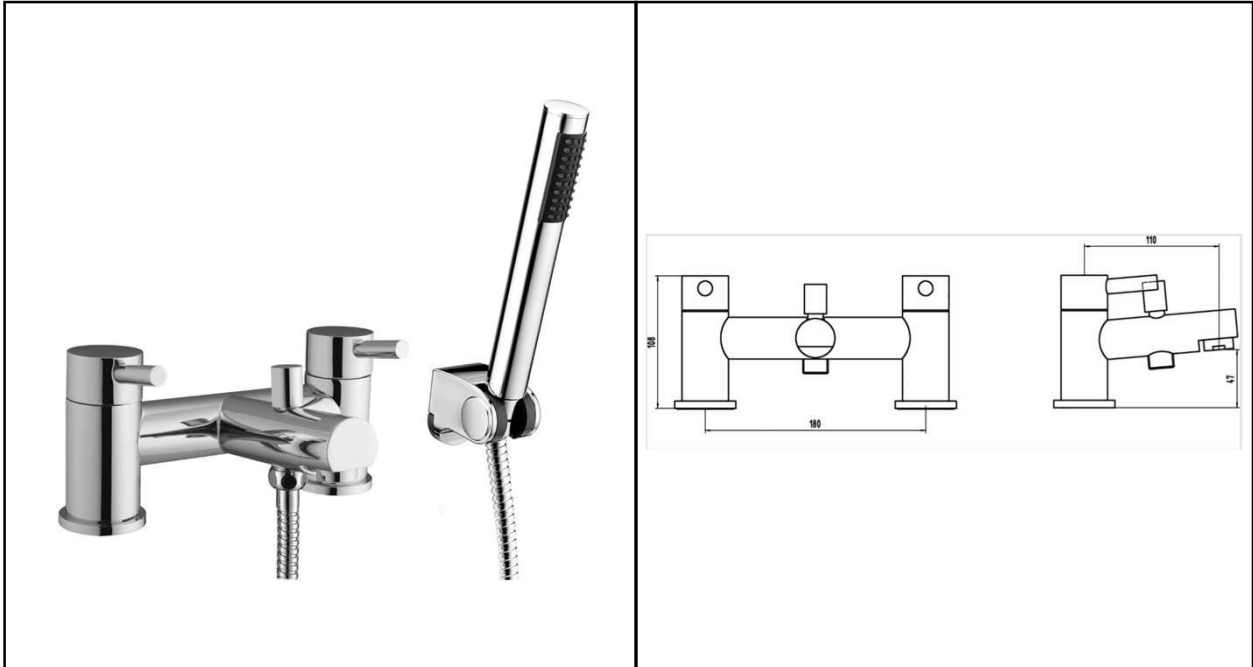

RAK PRIMA
Bath Shower Mixer | 2TH

RAK
CERAMICS

Dimensions: 180w x 110d x 108h mm

Colour: CHROME

Code: RAKPRI3005

Pressures: 0.1 BAR – 6.0 BAR

Warranty: 15 YEARS

Weight: 2.12 KG

Dimensions: All Dimensions in mm tolerance $\pm 5\%$ for below 200mm and $\pm 3\%$ for above 200mm.
Note: Due to a continuing development programme to improve design and performance the manufacturer reserves all rights to vary specifications without prior information.
Please note accessories are for photographic use only.