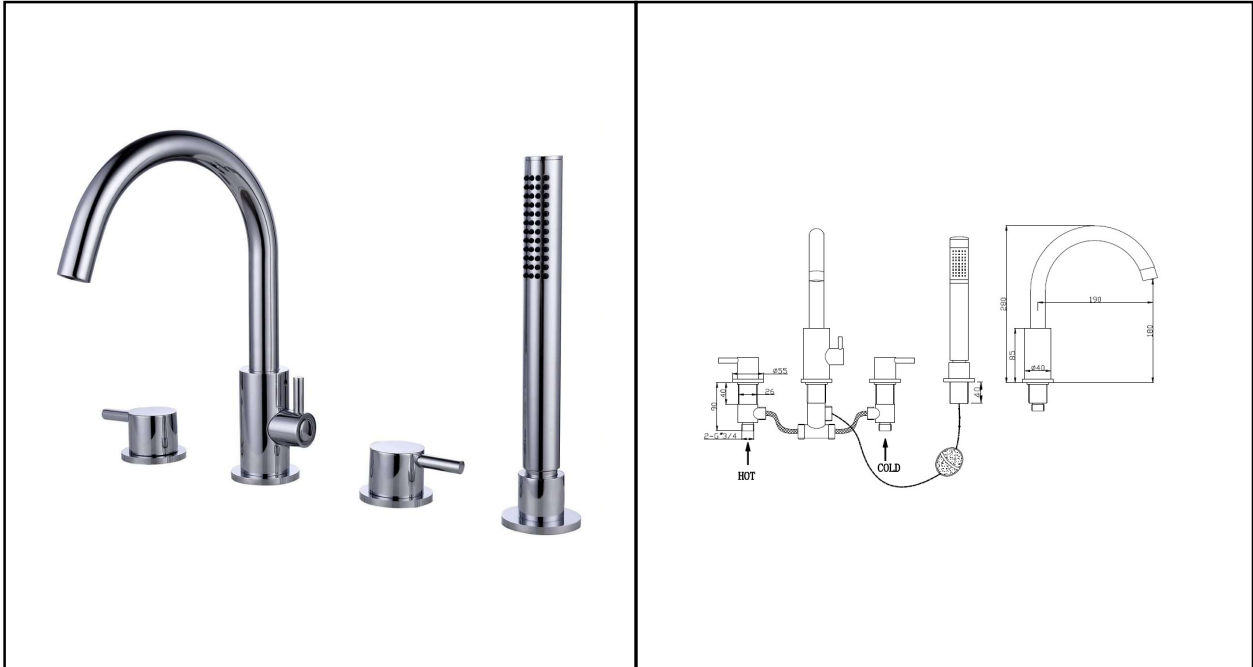

PRIMA TECH TAPS
Bath Shower Mixer | 4 Hole

RAK
CERAMICS

Dimensions: 400w x 190d x 280h mm

Colour: CHROME

Code: RAKPRT3013

Pressures: 0.2 BAR – 6.0 BAR

Warranty: 15 YEARS

Weight: 3.75 KG

Dimensions: All Dimensions in mm tolerance $\pm 5\%$ for below 200mm and $\pm 3\%$ for above 200mm.
Note: Due to a continuing development programme to improve design and performance the manufacturer reserves all rights to vary specifications without prior information.
Please note accessories are for photographic use only.