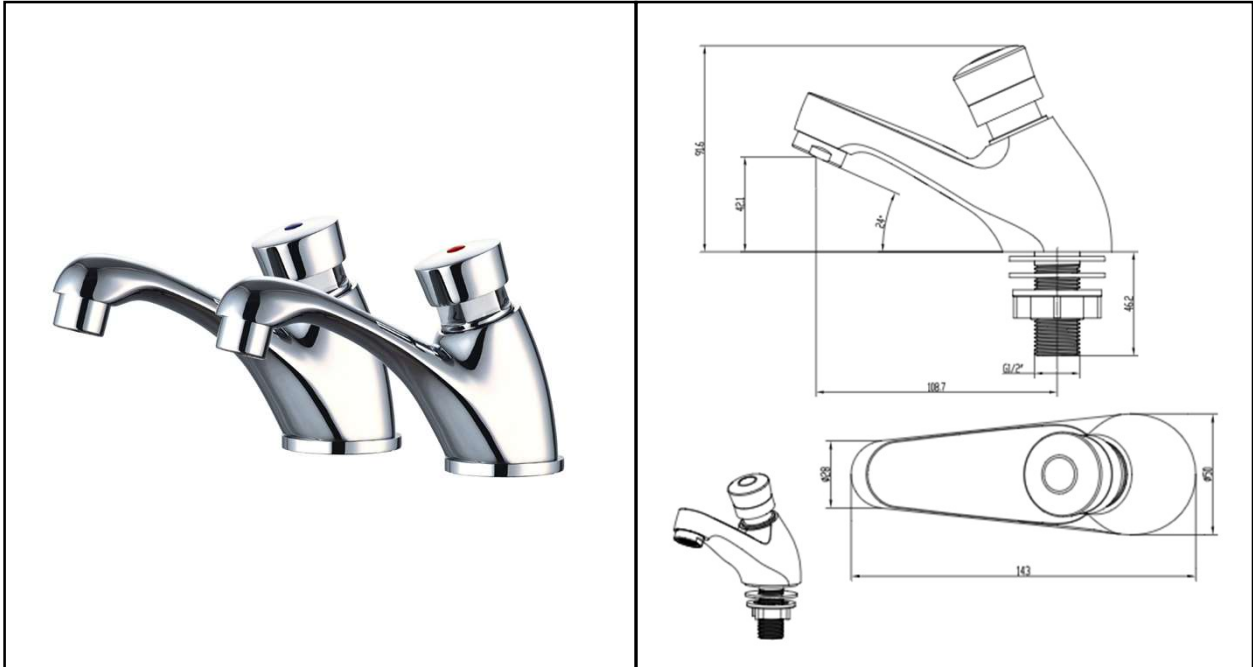

RAK COMMERCIAL TAPS

Non-Concussive | Basin Tap | Single

RAK
CERAMICS

Dimensions: 42.1w x 108.7d x 91.6h mm

Colour: CHROME

Code: RAKCOM907C

Pressure: 0.2 BAR – 6.0 BAR

Warranty: 15 YEARS

Weight: 1.28 KG

Dimensions: All Dimensions in mm tolerance $\pm 5\%$ for below 200mm and $\pm 3\%$ for above 200mm.
Note: Due to a continuing development programme to improve design and performance the manufacturer reserves all rights to vary specifications without prior information.
Please note accessories are for photographic use only.