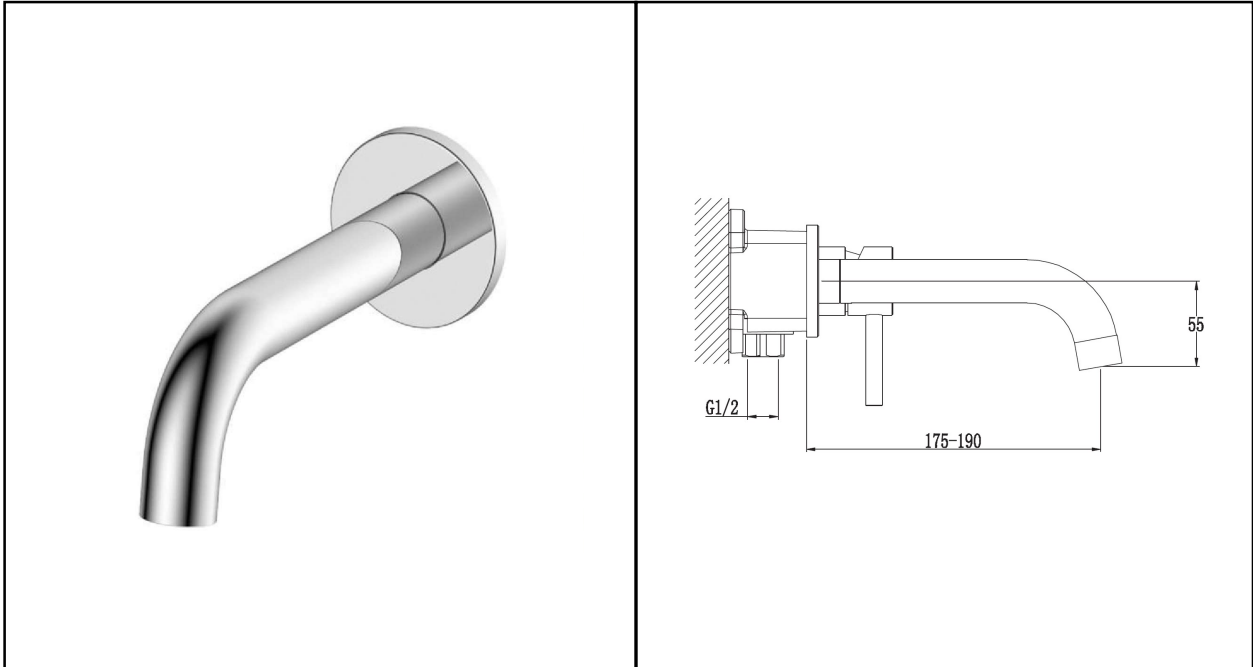

RAK PRIMA TECH TAPS
Basin Spout | Wall Mounted

RAK
CERAMICS

Dimensions: 0w x 175d x 55h mm

Colour: CHROME

Code: RAKPRT3015

Pressures: 0.3 - 0.6 Bar Pressure

Warranty: 15 YEARS

Weight: 0.89 KG

Dimensions: All Dimensions in mm tolerance $\pm 5\%$ for below 200mm and $\pm 3\%$ for above 200mm.
Note: Due to a continuing development programme to improve design and performance the manufacturer reserves all rights to vary specifications without prior information.
Please note accessories are for photographic use only.