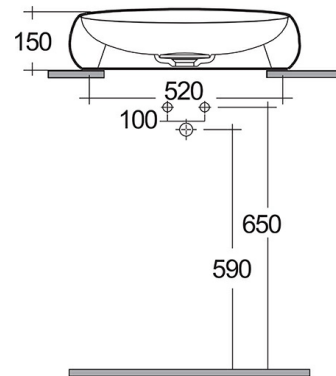

RAK-CLOUD MATT WHITE - CLOCT6000500A

Wash basin | Counter Top

RAK
CERAMICS

Technical specifications

Dimensions: 580 x 400 mm

Weight: 11 Kg

Color: Matt White

Shape of basin: Oval

Suites: [RAK-CLOUD](#)

Code	Name
CLOCT6000500A	RAK-CLOUD WASHBASIN MATT WHITE 58CM

Dimensions: All dimensions in mm tolerance $\pm 5\%$ for below 200mm and $\pm 3\%$ for above 200mm.

Note: Due to a continuing development programme to improve design and performance, the manufacturer reserves all rights to vary specifications without prior information.