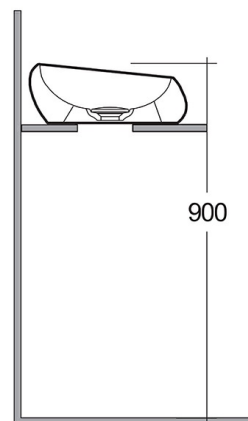

RAK-CLOUD MATT WHITE - CLOCT6000500A

Wash basin | Counter Top

RAK
CERAMICS

Technical specifications

Dimensions: 580 x 400 mm

Weight: 11 Kg

Color: Matt White

Shape of basin: Oval

Suites: [RAK-CLOUD](#)

Code	Name
CLOCT6000500A	RAK-CLOUD WASHBASIN MATT WHITE 58CM

Dimensions: All dimensions in mm tolerance $\pm 5\%$ for below 200mm and $\pm 3\%$ for above 200mm.

Note: Due to a continuing development programme to improve design and performance, the manufacturer reserves all rights to vary specifications without prior information.