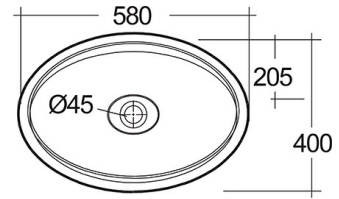

RAK-CLOUD MATT WHITE - CLOCT6000500A

Wash basin | Counter Top

RAK
CERAMICS

Technical specifications

Dimensions: 580 x 400 mm

Weight: 11 Kg

Color: Matt White

Shape of basin: Oval

Suites: [RAK-CLOUD](#)

Code	Name
CLOCT6000500A	RAK-CLOUD WASHBASIN MATT WHITE 58CM

Dimensions: All dimensions in mm tolerance $\pm 5\%$ for below 200mm and $\pm 3\%$ for above 200mm.

Note: Due to a continuing development programme to improve design and performance, the manufacturer reserves all rights to vary specifications without prior information.