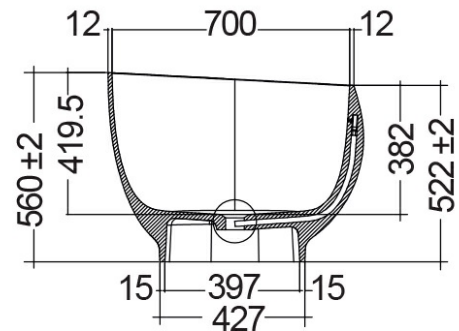

# RAK-CLOUD MATT GREY - CLOBT14075503

### Technical specifications

Dimensions: 753 x 1400 mm

Weight: 125 Kg

Color: MATT GREY - 503

Suites: [RAK-CLOUD](#)

Code	Name
CLOBT14075503	RAK-CLOUD BATHTUB MATT GREY 140X758CM

Dimensions: All dimensions in mm tolerance  $\pm 5\%$  for below 200mm and  $\pm 3\%$  for above 200mm.  
 Note: Due to a continuing development programme to improve design and performance, the manufacturer reserves all rights to vary specifications without prior information.  
 Please note accessories are for photographic use only.