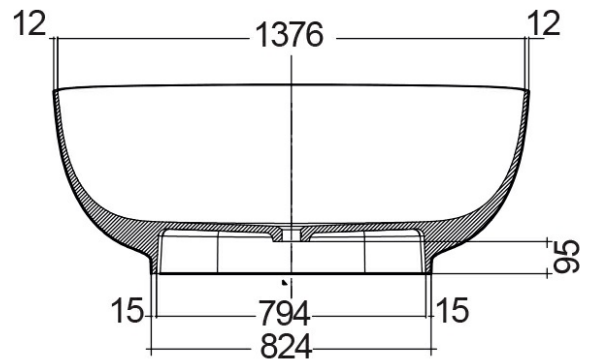

# RAK-CLOUD MATT GREY - CLOBT14075503

### Technical specifications

Dimensions: 753 x 1400 mm

Weight: 125 Kg

Color: MATT GREY - 503

Suites: [RAK-CLOUD](#)

Code	Name
CLOBT14075503	RAK-CLOUD BATHTUB MATT GREY 140X758CM

Dimensions: All dimensions in mm tolerance  $\pm 5\%$  for below 200mm and  $\pm 3\%$  for above 200mm.  
 Note: Due to a continuing development programme to improve design and performance, the manufacturer reserves all rights to vary specifications without prior information.  
 Please note accessories are for photographic use only.