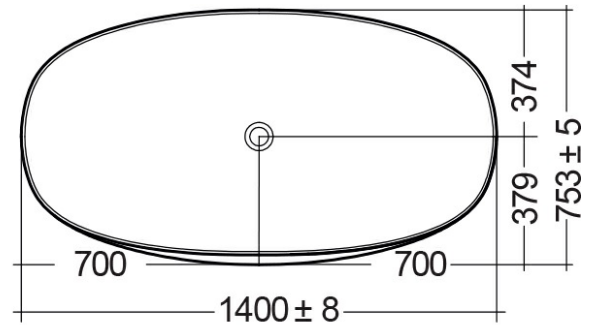

# RAK-CLOUD MATT GREY - CLOBT14075503

### Technical specifications

Dimensions: 753 x 1400 mm

Weight: 125 Kg

Color: MATT GREY - 503

Suites: [RAK-CLOUD](#)

Code	Name
CLOBT14075503	RAK-CLOUD BATHTUB MATT GREY 140X758CM

Dimensions: All dimensions in mm tolerance  $\pm 5\%$  for below 200mm and  $\pm 3\%$  for above 200mm.  
 Note: Due to a continuing development programme to improve design and performance, the manufacturer reserves all rights to vary specifications without prior information.  
 Please note accessories are for photographic use only.