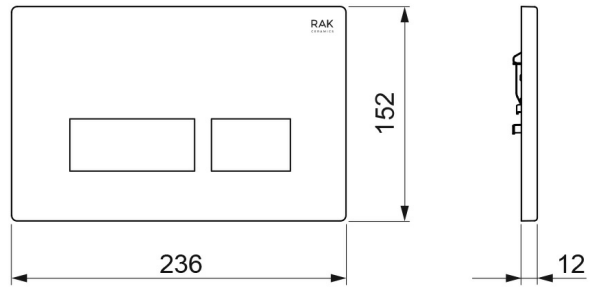

RAK-ECOFIX - FSRAPPL006

Push Plates Rectangle

RAK
CERAMICS

Technical specifications

Dimensions: 152 x 236 x 12 mm

Shape: Rectangle

Color: Matt Chrome

Suites: [RAK-ECOFIX](#)

Code	Name
FSRAPPL006	RECTANGULAR PUSH PLATE - WHITE

Dimensions: All dimensions in mm tolerance $\pm 5\%$ for below 200mm and $\pm 3\%$ for above 200mm.

Note: Due to a continuing development programme to improve design and performance, the manufacturer reserves all rights to vary specifications without prior information.