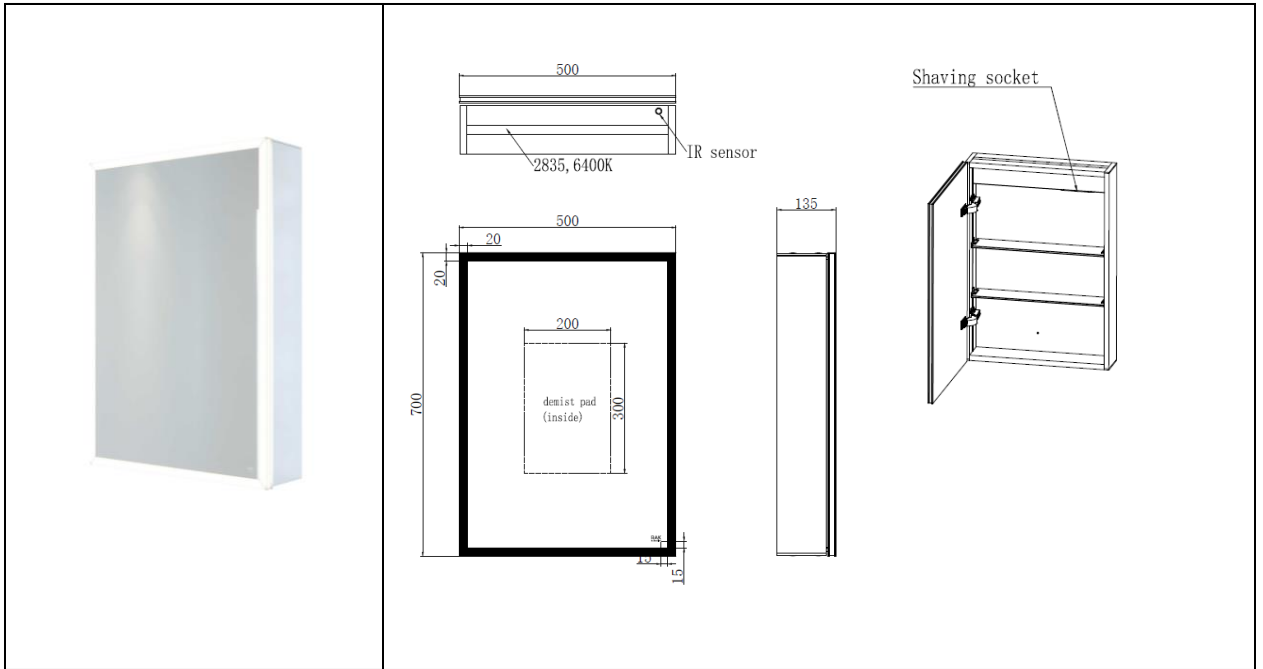

RAK-Pisces

Illuminated Mirror Cabinet | Single Door

RAK
CERAMICS

Dimensions: 500w x 135d x 700h

Touch Sensor Switch: Yes

Shaving Socket: Yes

Demister Pad: Yes

LED Lighting: Yes

LED Under Cabinet Lighting: Yes

Mains Powered: Yes

Rated: IP44

Code: RAKPSC001

Warranty: 2 Years

Weight: 17.3 KG

Dimensions: All Dimensions in mm tolerance $\pm 5\%$ for below 200mm and $\pm 3\%$ for above 200mm.