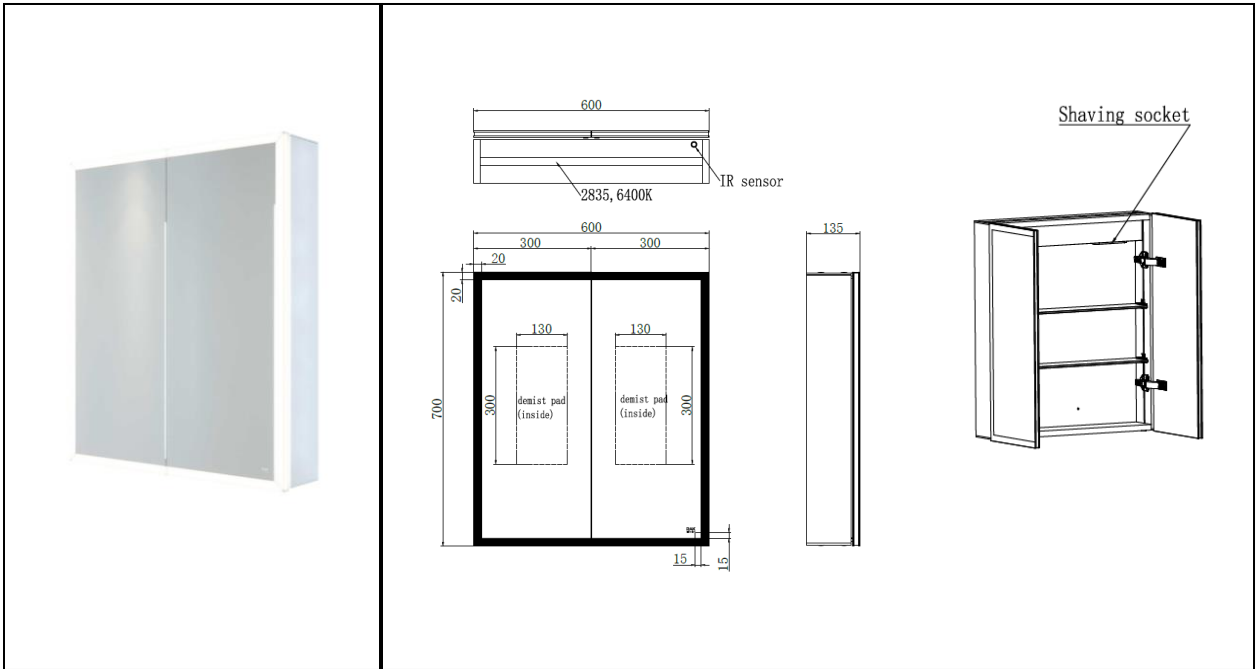

RAK-Pisces

Illuminated Mirror Cabinet | Double Door

RAK
CERAMICS

Dimensions: 600w x 135d x 700h

Touch Sensor Switch: Yes

Shaving Socket: Yes

Demister Pad: Yes

LED Lighting: Yes

LED Under Cabinet Lighting: Yes

Mains Powered: Yes

Rated: IP44

Code: RAKPSC002

Warranty: 2 Years

Weight: 21.0 KG

Dimensions: All Dimensions in mm tolerance $\pm 5\%$ for below 200mm and $\pm 3\%$ for above 200mm.