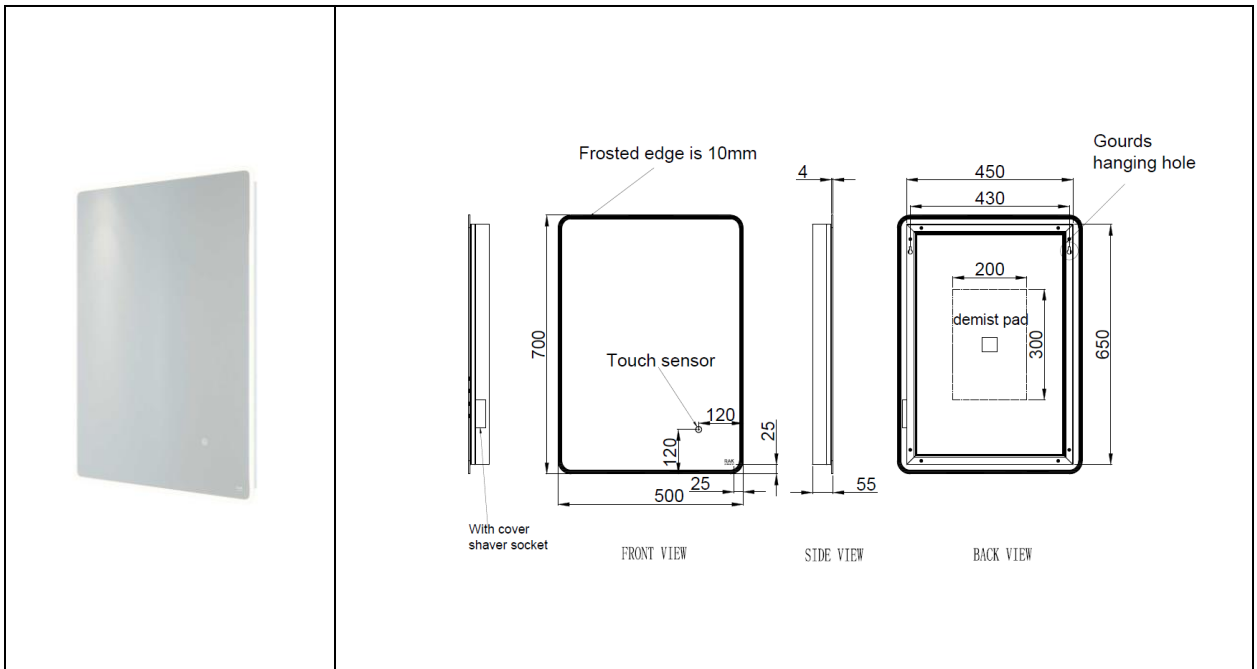

**RAK-Amethyst**  
Illuminated Mirror | Portrait

**RAK**  
CERAMICS

**Dimensions:** 500w x 55d x 700h

**Touch Sensor Switch:** Yes

**Shaving Socket:** Yes

**Demister Pad:** Yes

**LED Lighting:** Yes

**Mains Powered:** Yes

**Rated:** IP44

**Code:** RAKAME5001

**Warranty:** 2 Years

**Weight:** 7.8 KG

Dimensions: All Dimensions in mm tolerance  $\pm 5\%$  for below 200mm and  $\pm 3\%$  for above 200mm.

Note: Due to a continuing development programme to improve design and performance the manufacturer reserves all rights to vary specifications without prior information.