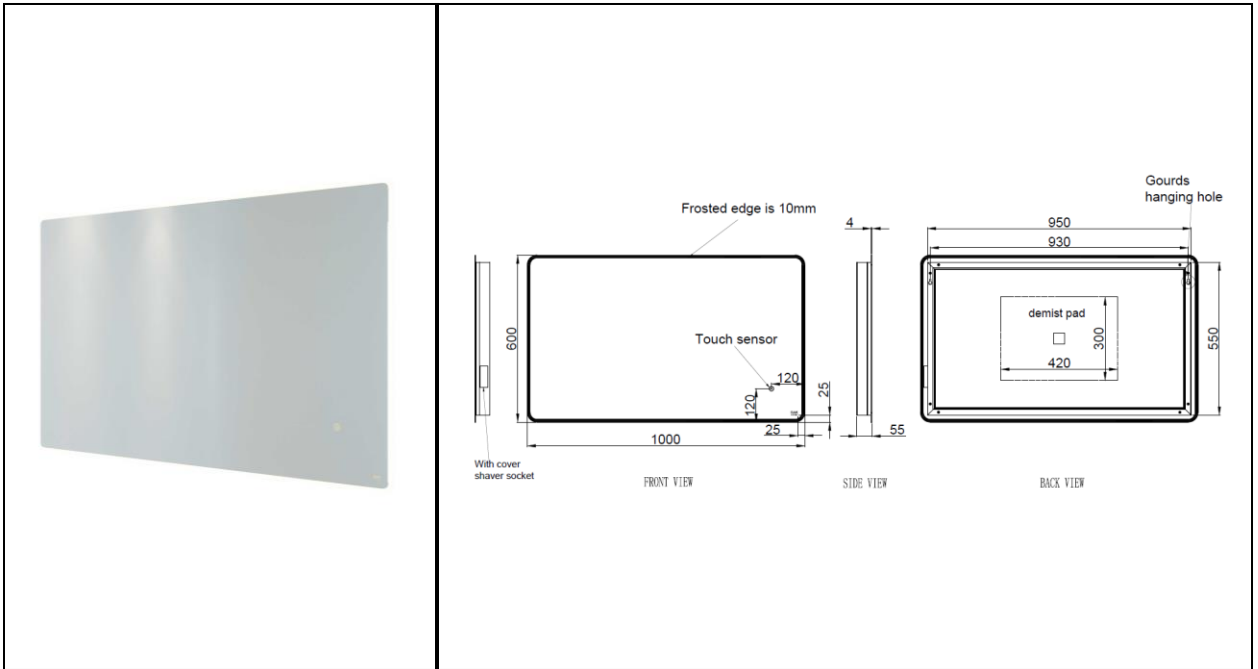

**RAK-Amethyst**  
Illuminated Mirror | Landscape

**RAK**  
CERAMICS

|                             |                    |
|-----------------------------|--------------------|
| <b>Dimensions:</b>          | 1000w x 55d x 600h |
| <b>Touch Sensor Switch:</b> | Yes                |
| <b>Shaving Socket:</b>      | Yes                |
| <b>Demister Pad:</b>        | Yes                |
| <b>LED Lighting:</b>        | Yes                |
| <b>Mains Powered:</b>       | Yes                |
| <b>Rated:</b>               | IP44               |
| <b>Code:</b>                | RAKAME5003         |
| <b>Warranty:</b>            | 2 Years            |
| <b>Weight:</b>              | 12.0 KG            |

Dimensions: All Dimensions in mm tolerance  $\pm 5\%$  for below 200mm and  $\pm 3\%$  for above 200mm.

Note: Due to a continuing development programme to improve design and performance the manufacturer reserves all rights to vary specifications without prior information.