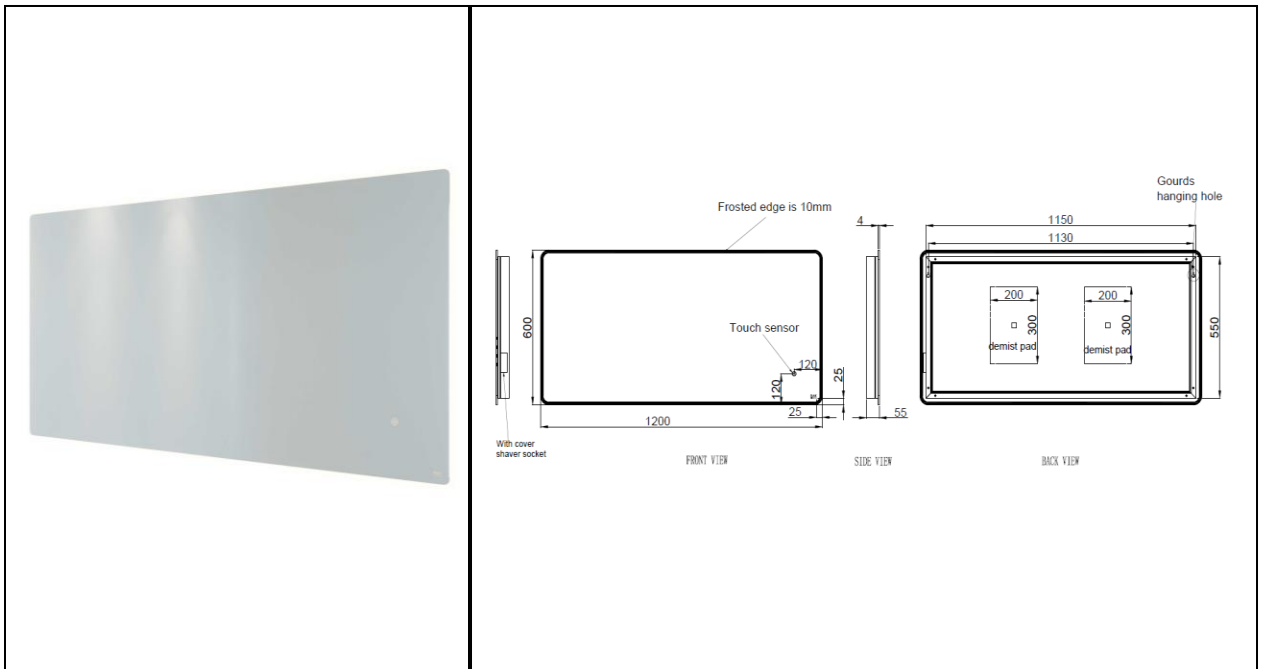

RAK-Amethyst
Illuminated Mirror| Landscape

RAK
CERAMICS

Dimensions: 1200w x 55d x 600h

Touch Sensor Switch: Yes

Shaving Socket: Yes

Demister Pad: Yes

LED Lighting: Yes

Mains Powered: Yes

Rated: IP44

Code: RAKAME5004

Warranty: 2 Years

Weight: 15.0 KG

Dimensions: All Dimensions in mm tolerance $\pm 5\%$ for below 200mm and $\pm 3\%$ for above 200mm.

Note: Due to a continuing development programme to improve design and performance the manufacturer reserves all rights to vary specifications without prior information.