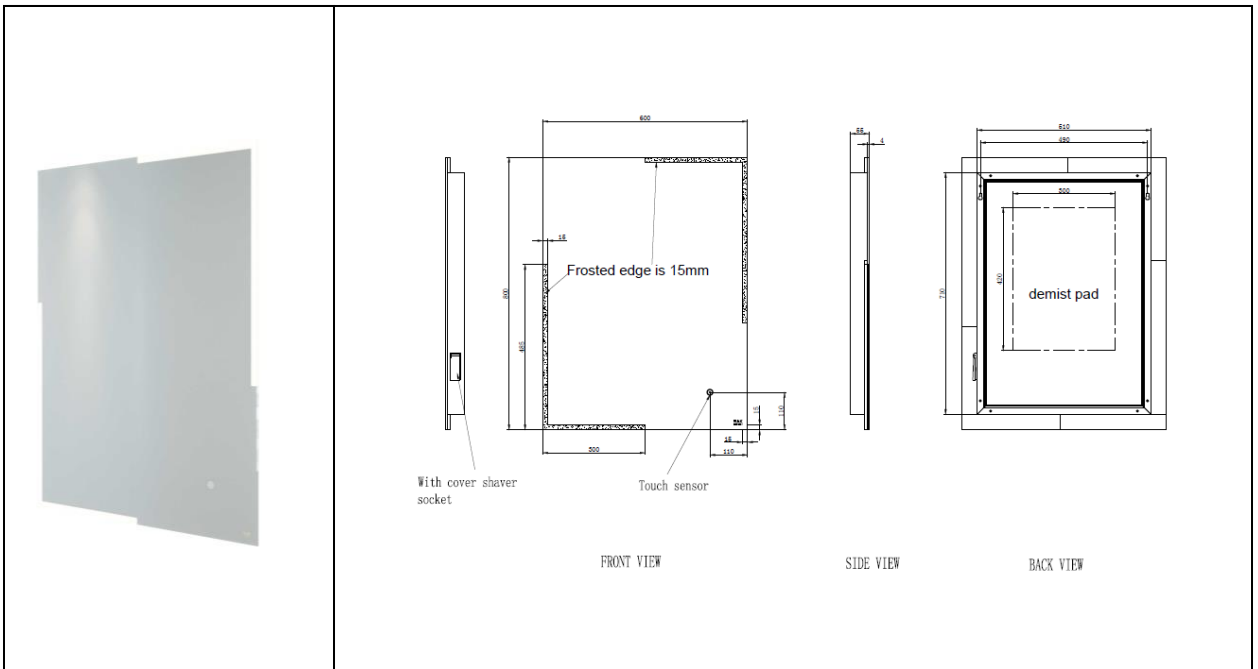

**RAK-Citrine**  
Illuminated Mirror | Portrait

**RAK**  
CERAMICS

<b>Dimensions:</b>	600w x 55d x 800h
<b>Touch Sensor Switch:</b>	Yes
<b>Shaving Socket:</b>	Yes
<b>Demister Pad:</b>	Yes
<b>LED Lighting:</b>	Yes
<b>Mains Powered:</b>	Yes
<b>Rated:</b>	IP44
<b>Code:</b>	RAKCIT5001
<b>Warranty:</b>	2 Years
<b>Weight:</b>	10.0 KG

Dimensions: All Dimensions in mm tolerance  $\pm 5\%$  for below 200mm and  $\pm 3\%$  for above 200mm.

Note: Due to a continuing development programme to improve design and performance the manufacturer reserves all rights to vary specifications without prior information.