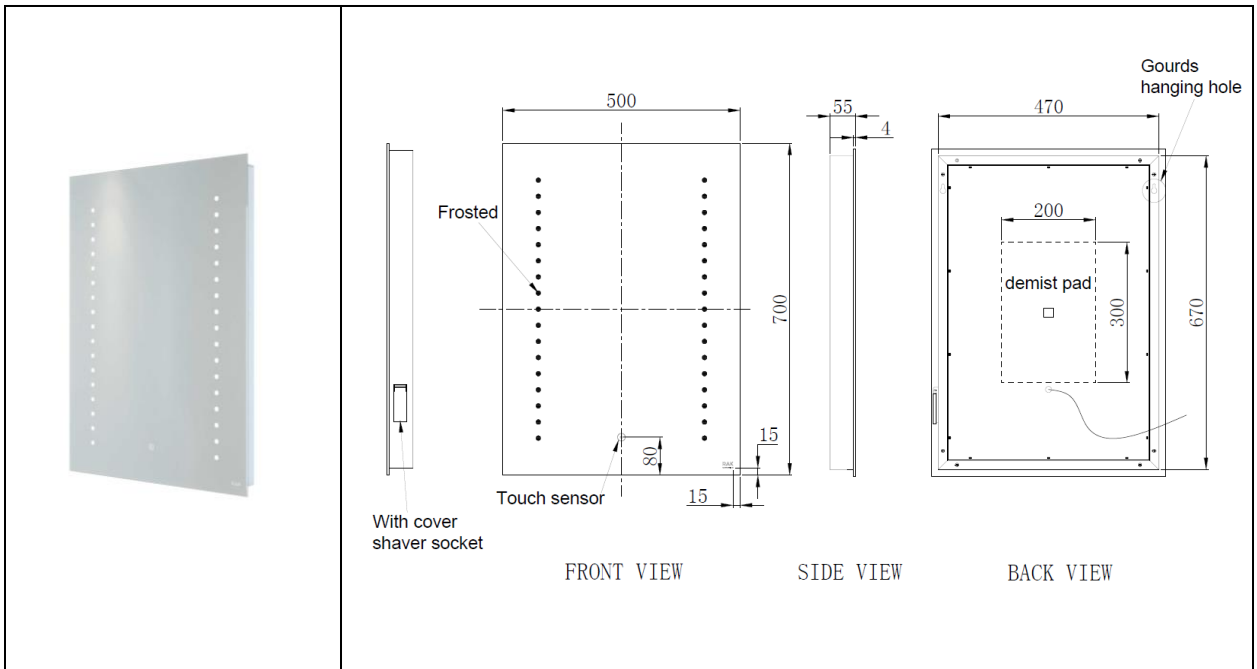

RAK-Hestia

Illuminated Mirror | Portrait

RAK
CERAMICS

Dimensions: 500w x 55d x 700h

Touch Sensor Switch: Yes

Shaving Socket: Yes

Demister Pad: Yes

LED Lighting: Yes

Mains Powered: Yes

Rated: IP44

Code: RAKHES5001

Warranty: 2 Years

Weight: 7.8 KG

Dimensions: All Dimensions in mm tolerance $\pm 5\%$ for below 200mm and $\pm 3\%$ for above 200mm.

Note: Due to a continuing development programme to improve design and performance the manufacturer reserves all rights to vary specifications without prior information.