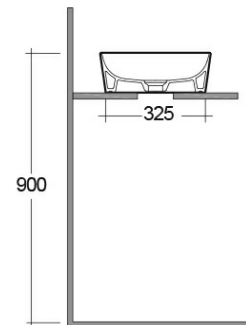

RAK-FEELING WB SLIM - FEECT5000503A

Wash basin | Counter Top

RAK
CERAMICS

Technical specifications

Dimensions:	500 x 360 mm
Weight:	12.5 Kg
Color:	MATT GREY - 503
Shape of basin:	Rectangle
Suites:	RAK-FEELING WASHBASINS

Code	Name
FEECT5000503A	RAK-SLIM - RECTANGULAR WASH BASIN MATT GREY 503 - 50 CM

Dimensions: All dimensions in mm tolerance $\pm 5\%$ for below 200mm and $\pm 3\%$ for above 200mm.

Note: Due to a continuing development programme to improve design and performance, the manufacturer reserves all rights to vary specifications without prior information.