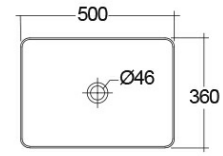

RAK-FEELING WB SLIM - FEECT5000503A

Wash basin | Counter Top

RAK
CERAMICS

Technical specifications

Dimensions:	500 x 360 mm
Weight:	12.5 Kg
Color:	MATT GREY - 503
Shape of basin:	Rectangle
Suites:	RAK-FEELING WASHBASINS

Code	Name
FEECT5000503A	RAK-SLIM - RECTANGULAR WASH BASIN MATT GREY 503 - 50 CM

Dimensions: All dimensions in mm tolerance $\pm 5\%$ for below 200mm and $\pm 3\%$ for above 200mm.

Note: Due to a continuing development programme to improve design and performance, the manufacturer reserves all rights to vary specifications without prior information.