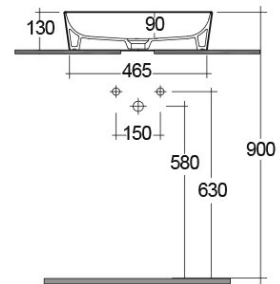

RAK-FEELING WB SLIM - FEECT5000503A

Wash basin | Counter Top

RAK
CERAMICS

Technical specifications

Dimensions:	500 x 360 mm
Weight:	12.5 Kg
Color:	MATT GREY - 503
Shape of basin:	Rectangle
Suites:	RAK-FEELING WASHBASINS

Code	Name
FEECT5000503A	RAK-SLIM - RECTANGULAR WASH BASIN MATT GREY 503 - 50 CM

Dimensions: All dimensions in mm tolerance $\pm 5\%$ for below 200mm and $\pm 3\%$ for above 200mm.

Note: Due to a continuing development programme to improve design and performance, the manufacturer reserves all rights to vary specifications without prior information.